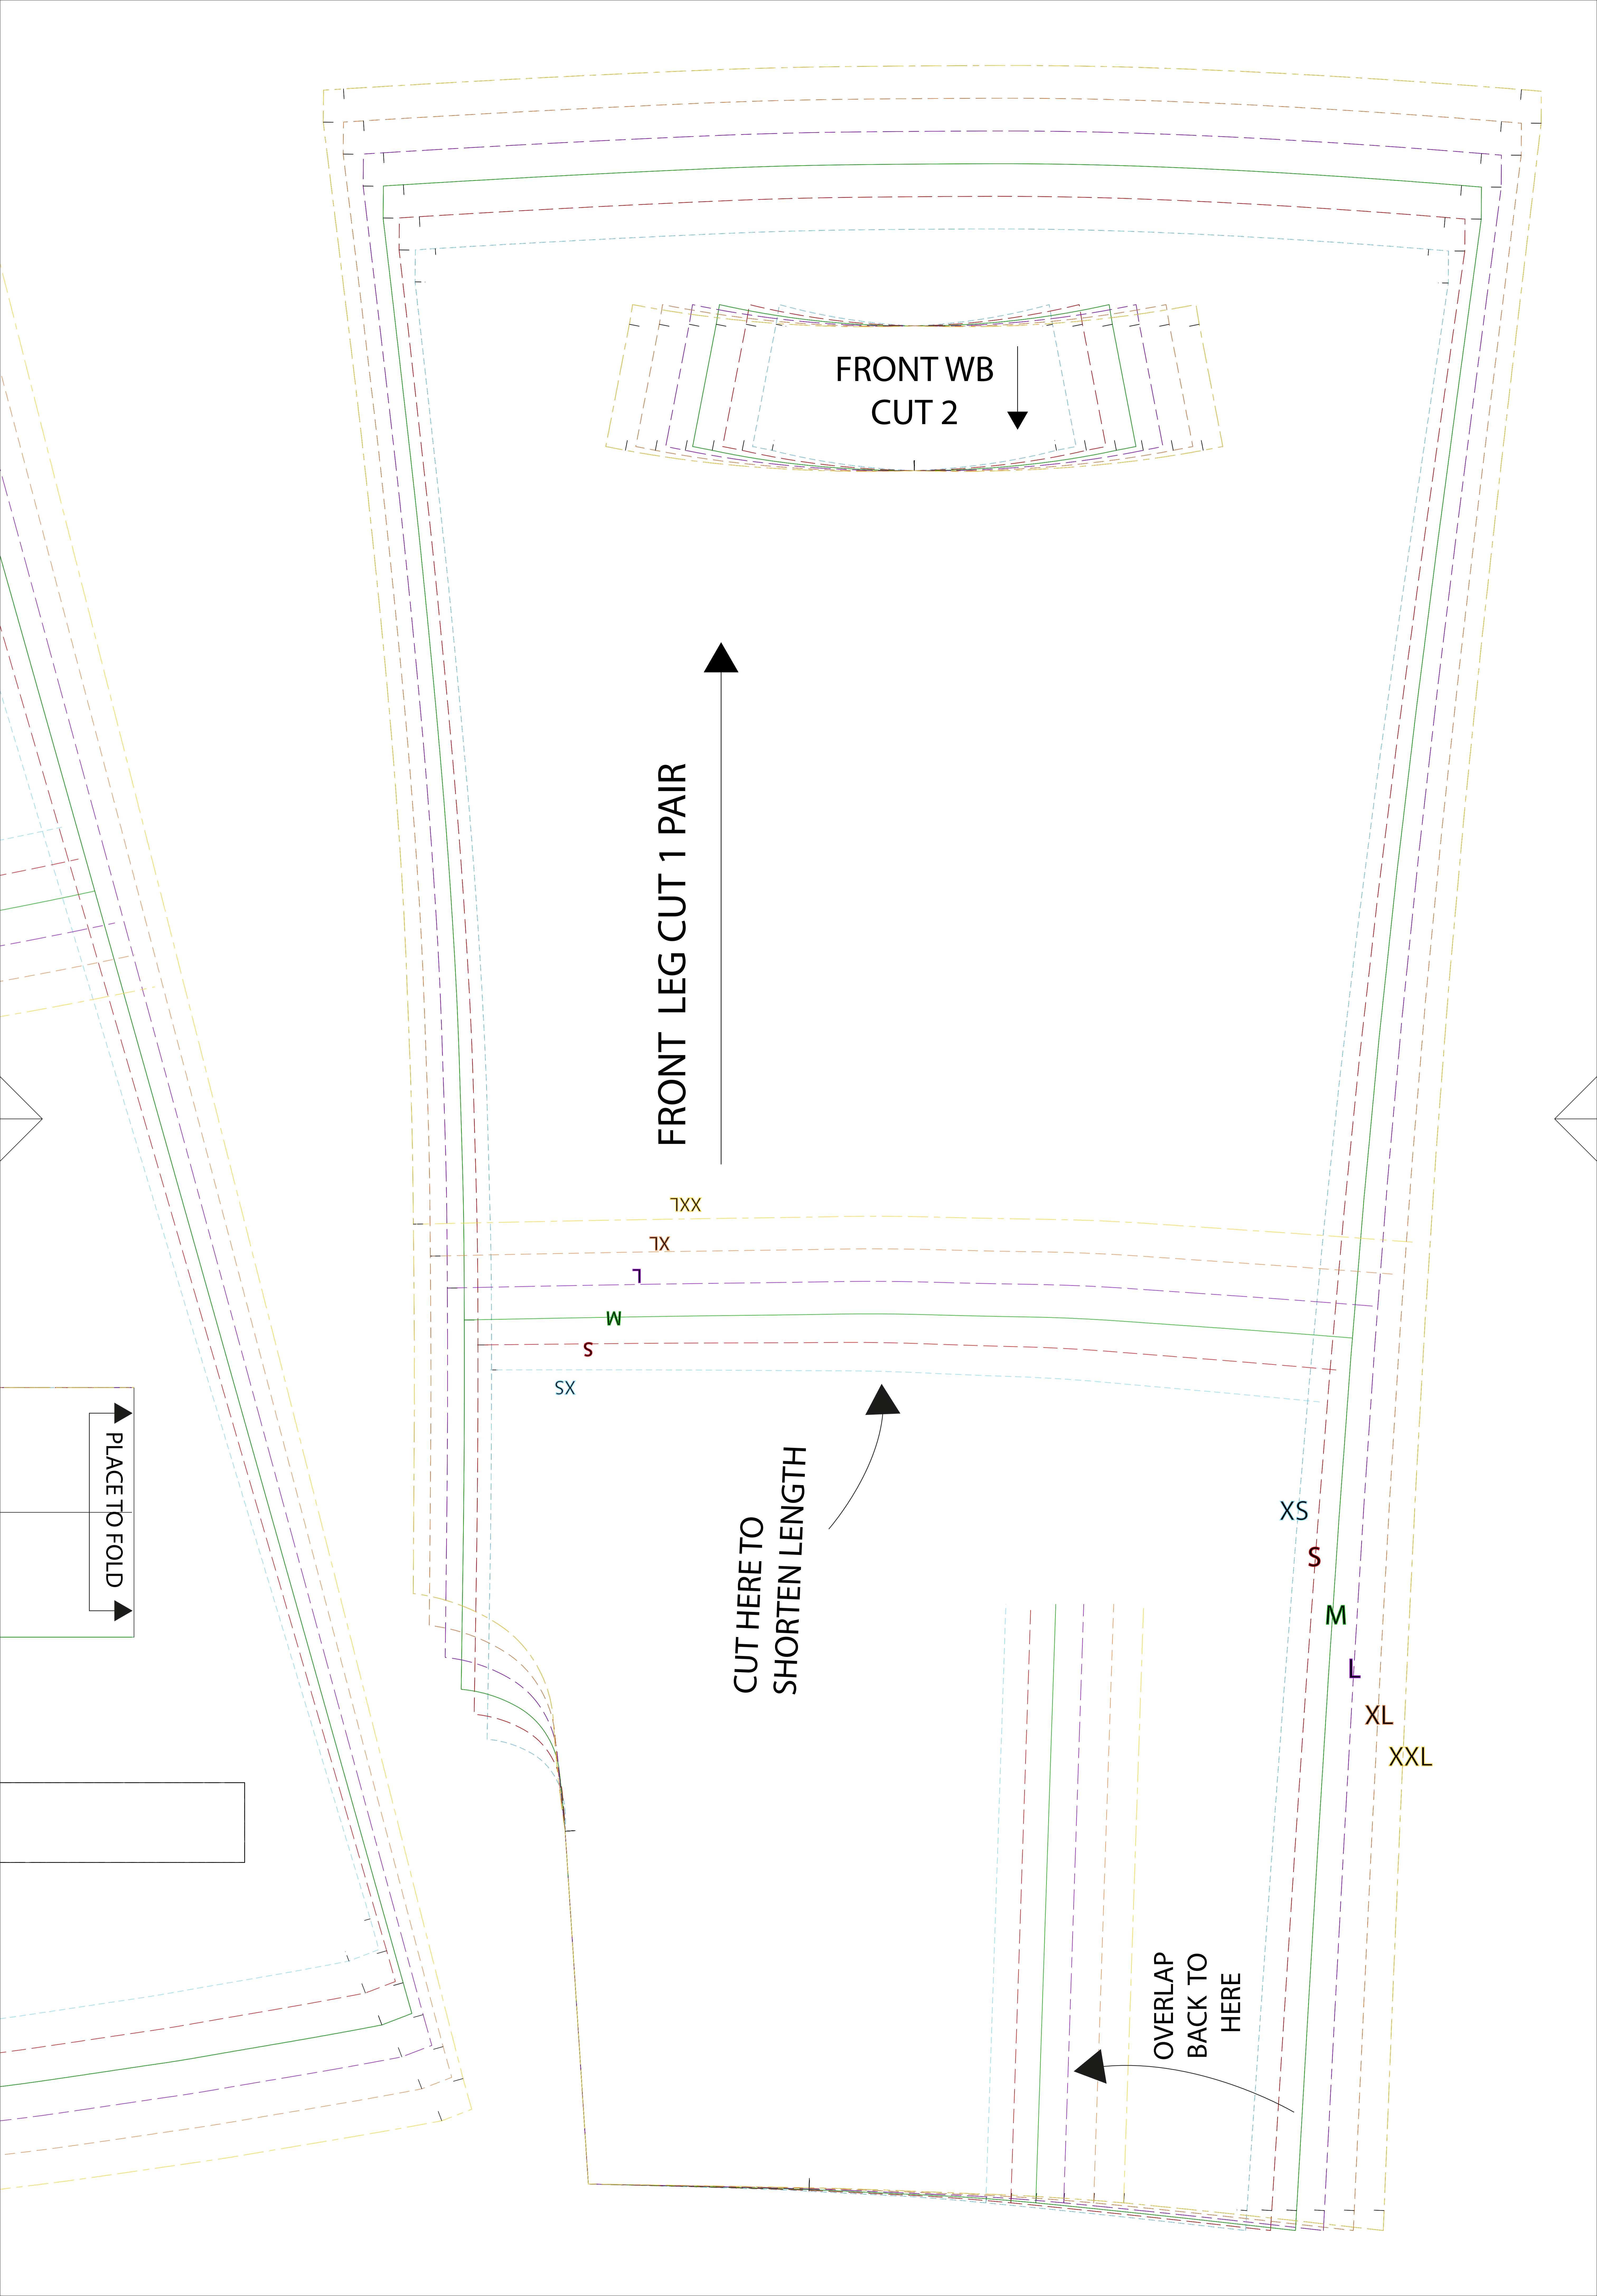

KEY	
XS	
S	
M	
L	
XL	
XXL	

MONSOON CALITROUSER

OVERLAP
FRONT TO
HERE

BACK LEG CUT 1 PAIR

FRONT WB
CUT 2

FRONT LEG CUT 1 PAIR

TXX

TX

1

W

S

SX

CUT HERE TO
SHORTEN LENGTH

XS

S

M

L

XL

XXL

OVERLAP
BACK TO
HERE

PLACE TO FOLD