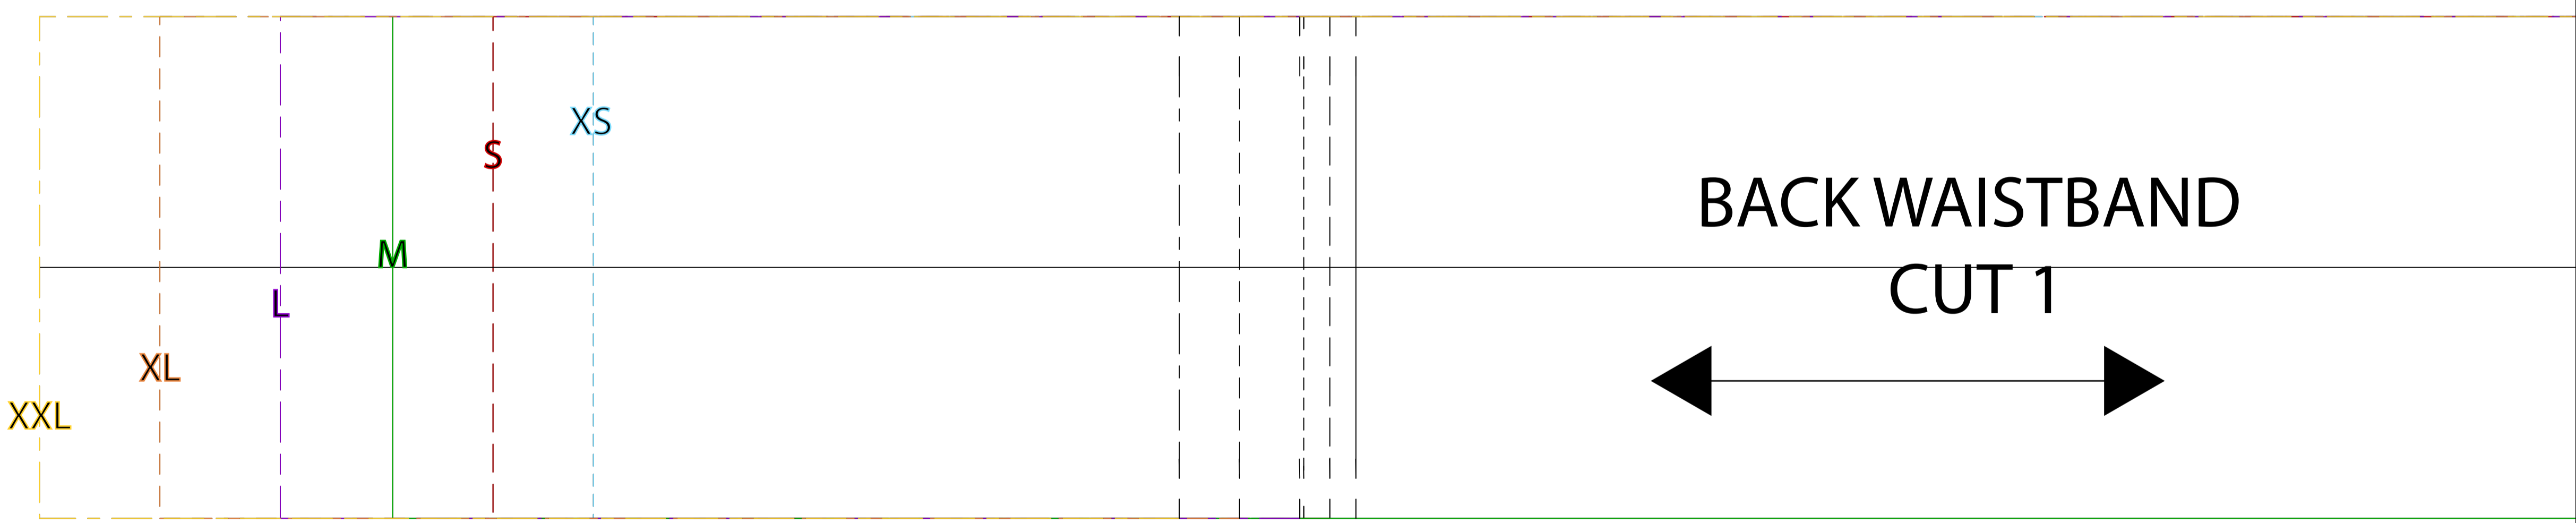

KEY	
XS	
S	
M	
L	
XL	
XXL	

MONSOON CALITROUSER

OVERLAP
FRONT TO
HERE

BACK LEG CUT 1 PAIR

FRONT WB
CUT 2

FRONT LEG CUT 1 PAIR

TXX

TX

1

W

S

SX

CUT HERE TO
SHORTEN LENGTH

XS

S

M

L

XL

XXL

OVERLAP
BACK TO
HERE

PLACE TO FOLD