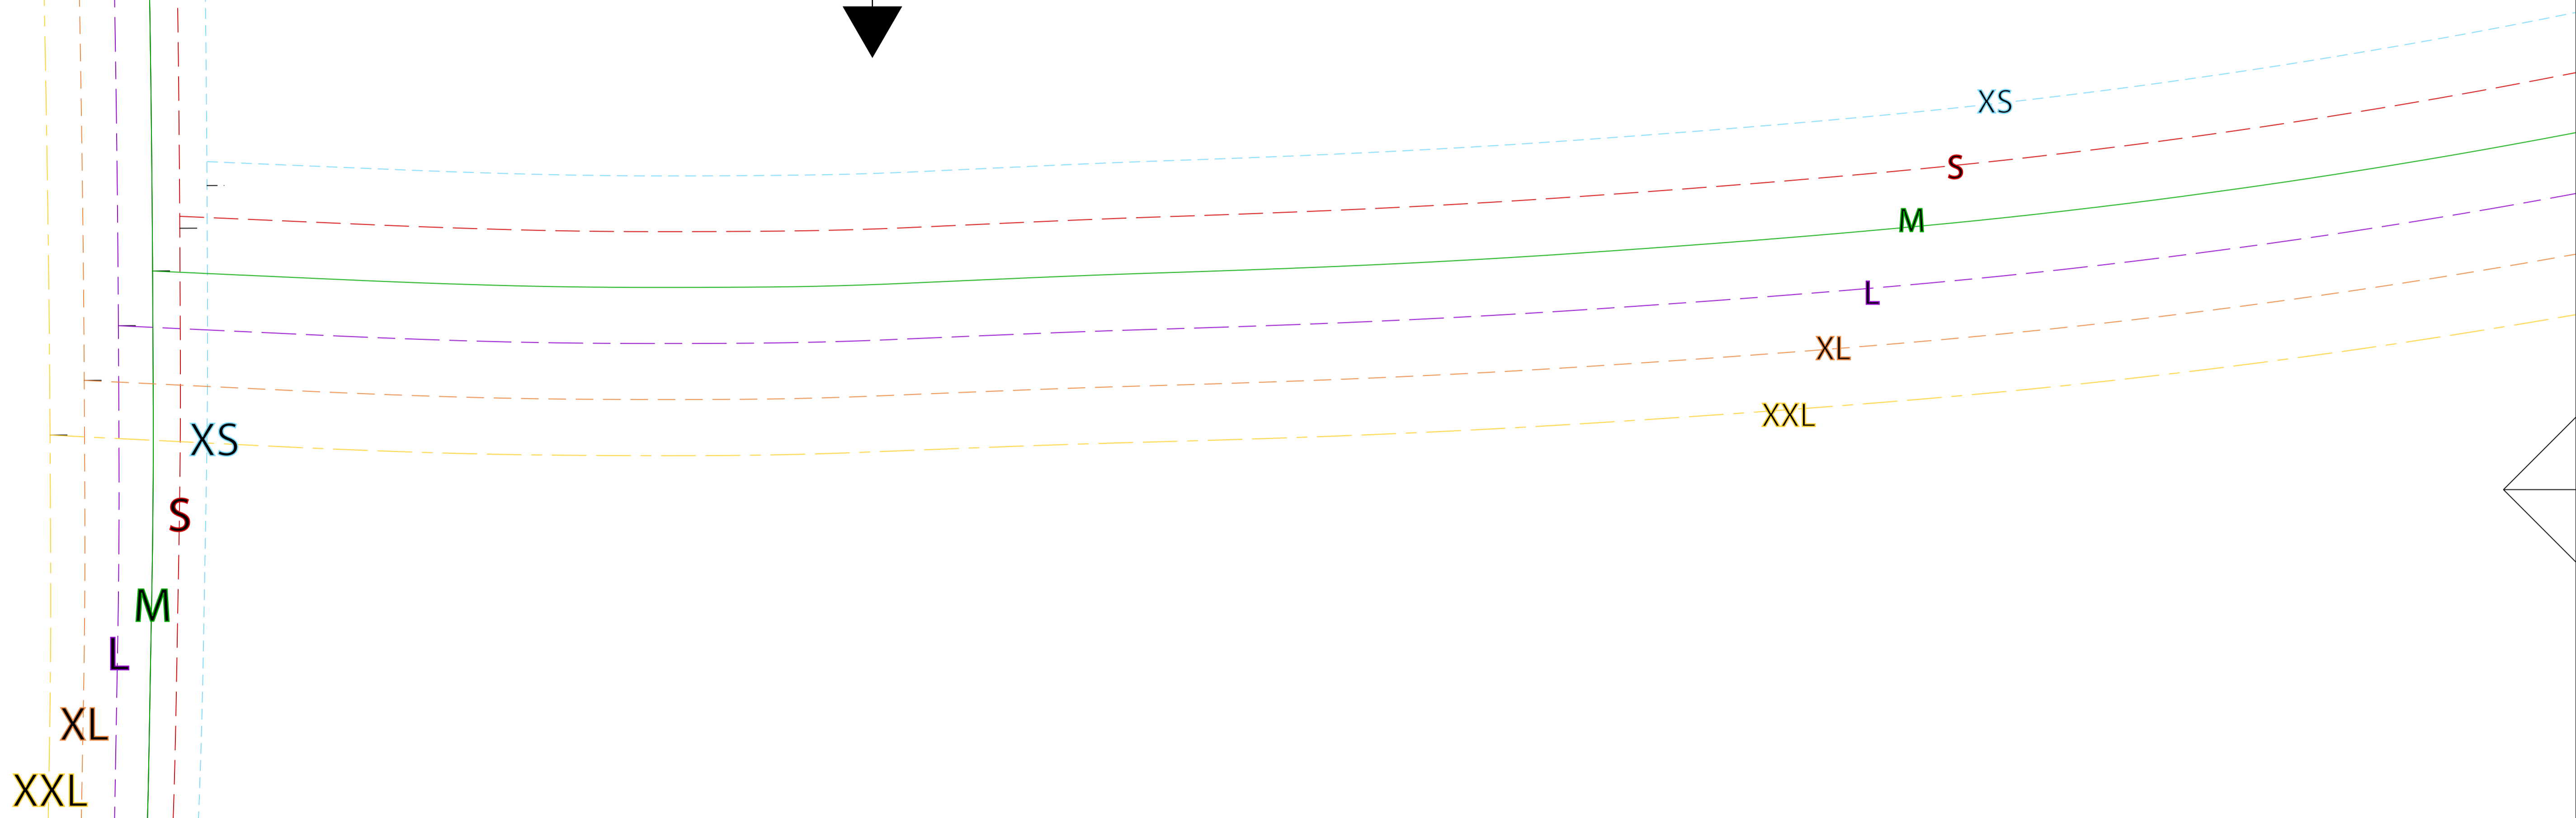

KEY	
XS	
S	
M	
L	
XL	
XXL	

MONSOON CALITROUSER

OVERLAP
FRONT TO
HERE

BACK LEG CUT 1 PAIR

FRONT WB
CUT 2

FRONT LEG CUT 1 PAIR

TXX

TX

1

W

S

SX

CUT HERE TO
SHORTEN LENGTH

XS

S

M

L

XL

XXL

OVERLAP
BACK TO
HERE

PLACE TO FOLD