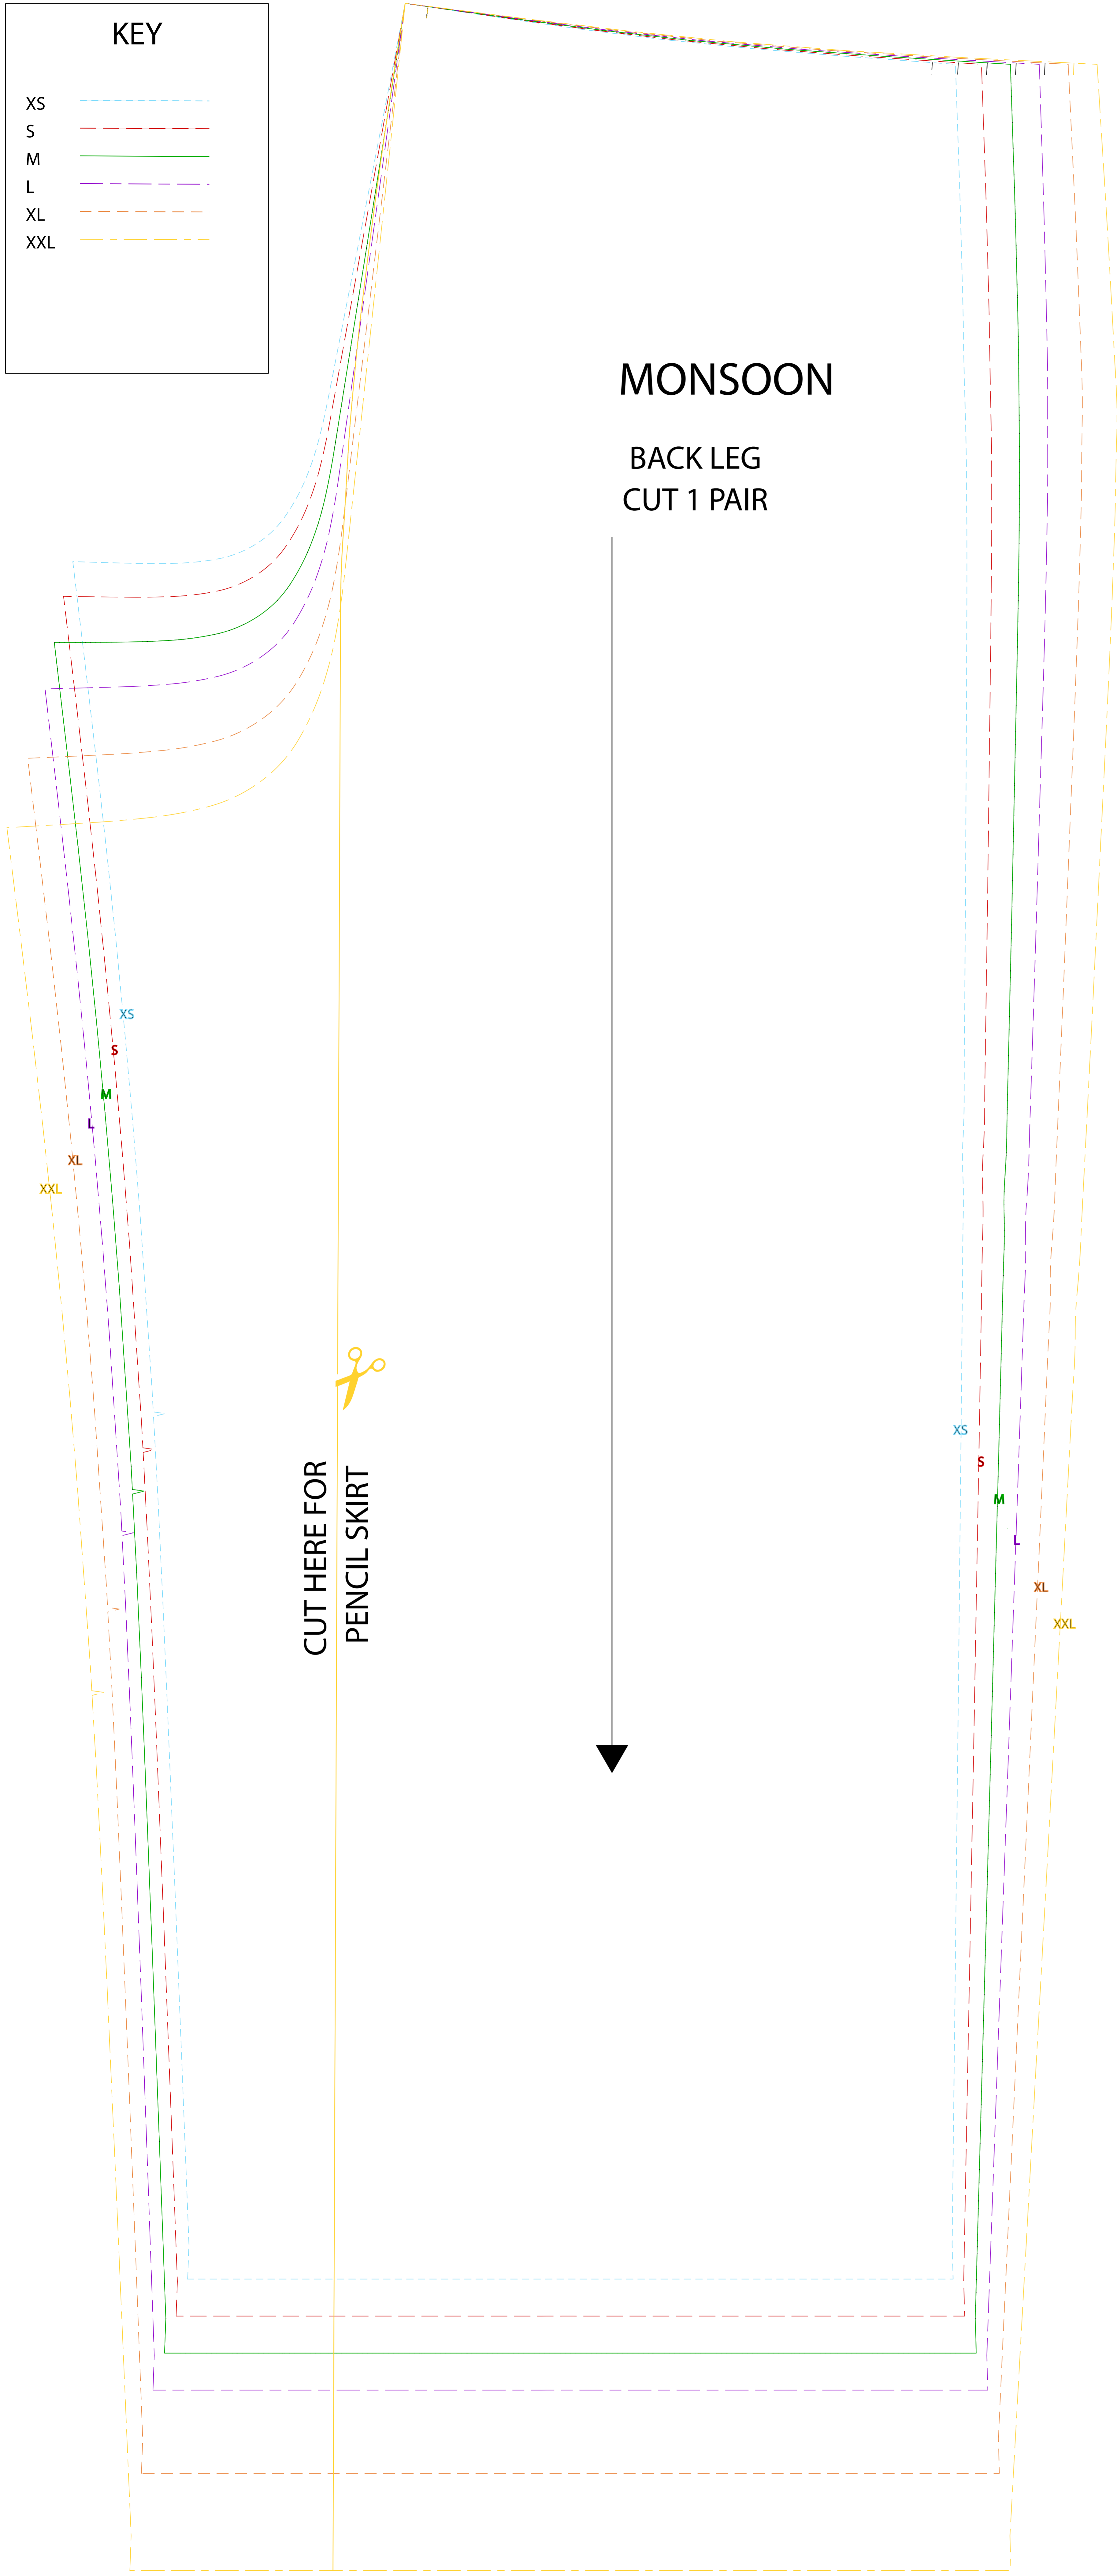

KEY	
XS	
S	
M	
L	
XL	
XXL	

MONSOON

BACK LEG
CUT 1 PAIR

CUT HERE FOR
PENCIL SKIRT

CUT HERE FOR
PENCIL SKIRT

MONSOON

FRONT LEG
CUT 1 PAIR