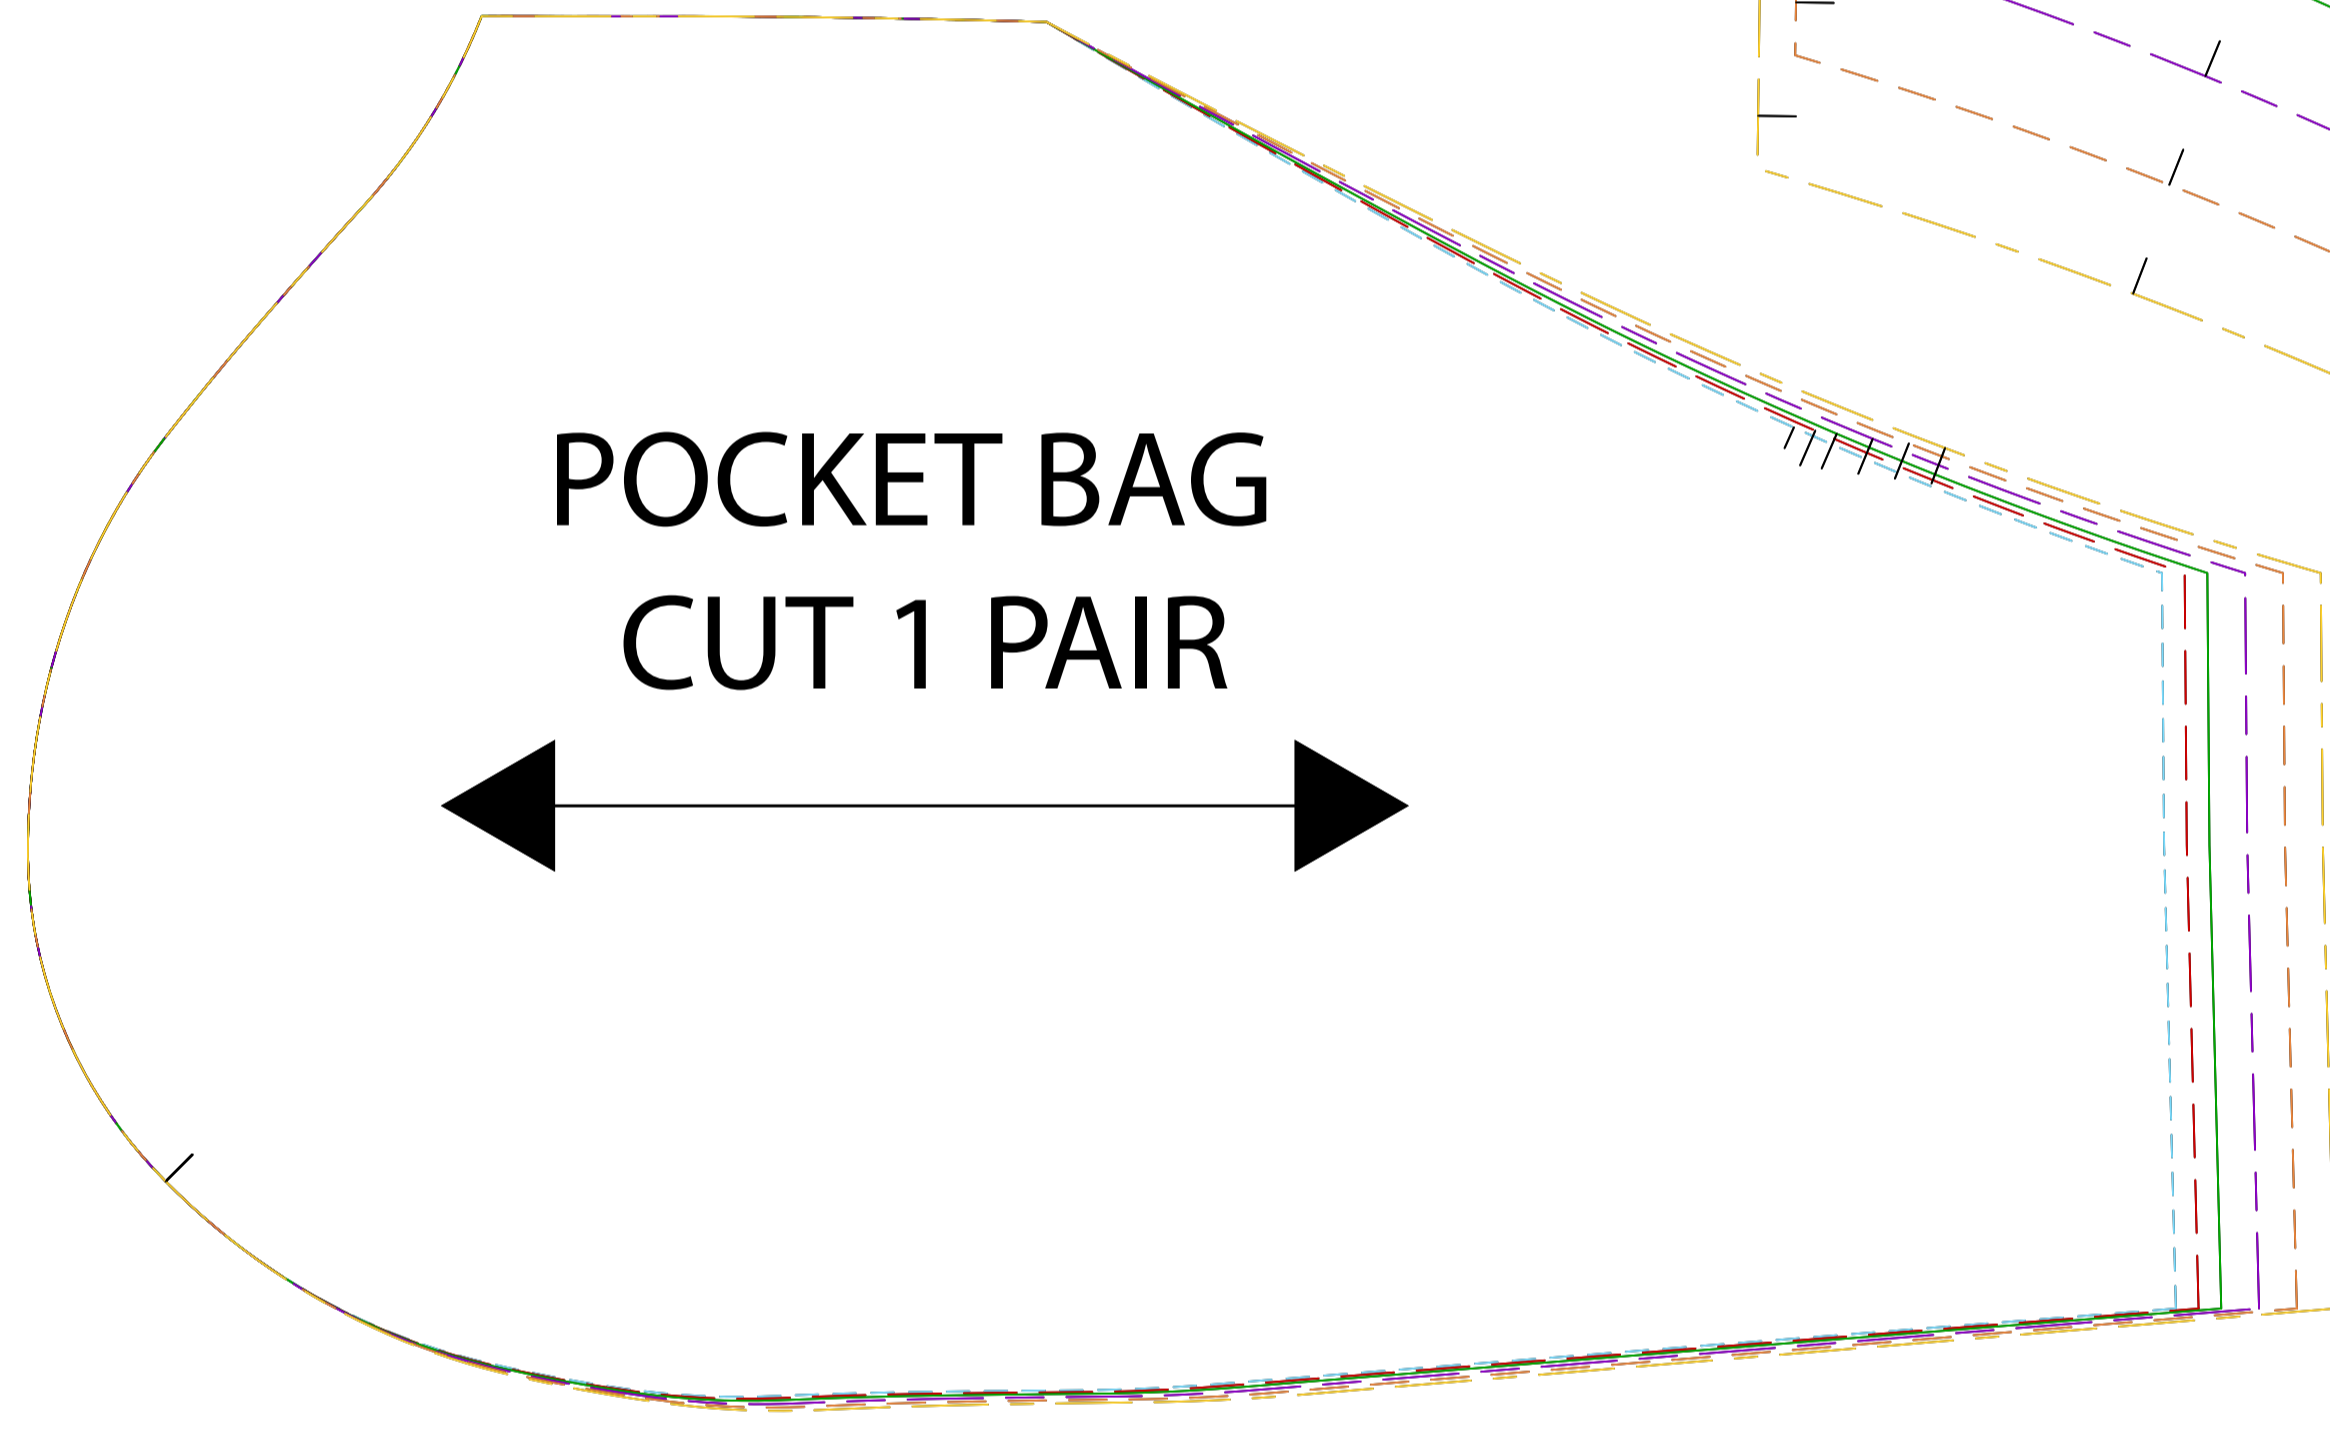

KEY	
XS	
S	
M	
L	
XL	
XXL	

BELT - CUT 1

**MONSOON**  
**FLORAL JUMPSUIT**

XXL XL L XS  
M S

TIES - CUT 4

BACK  
CUT 1

PLACE TO FOLD

FRONT STRAP FACING  
CUT 1 PAIR  
ALL SIZES

XXL  
XL  
L  
M  
S  
XS

ARMHOLE BINDING CUT 2

NECK BINDING CUT 2