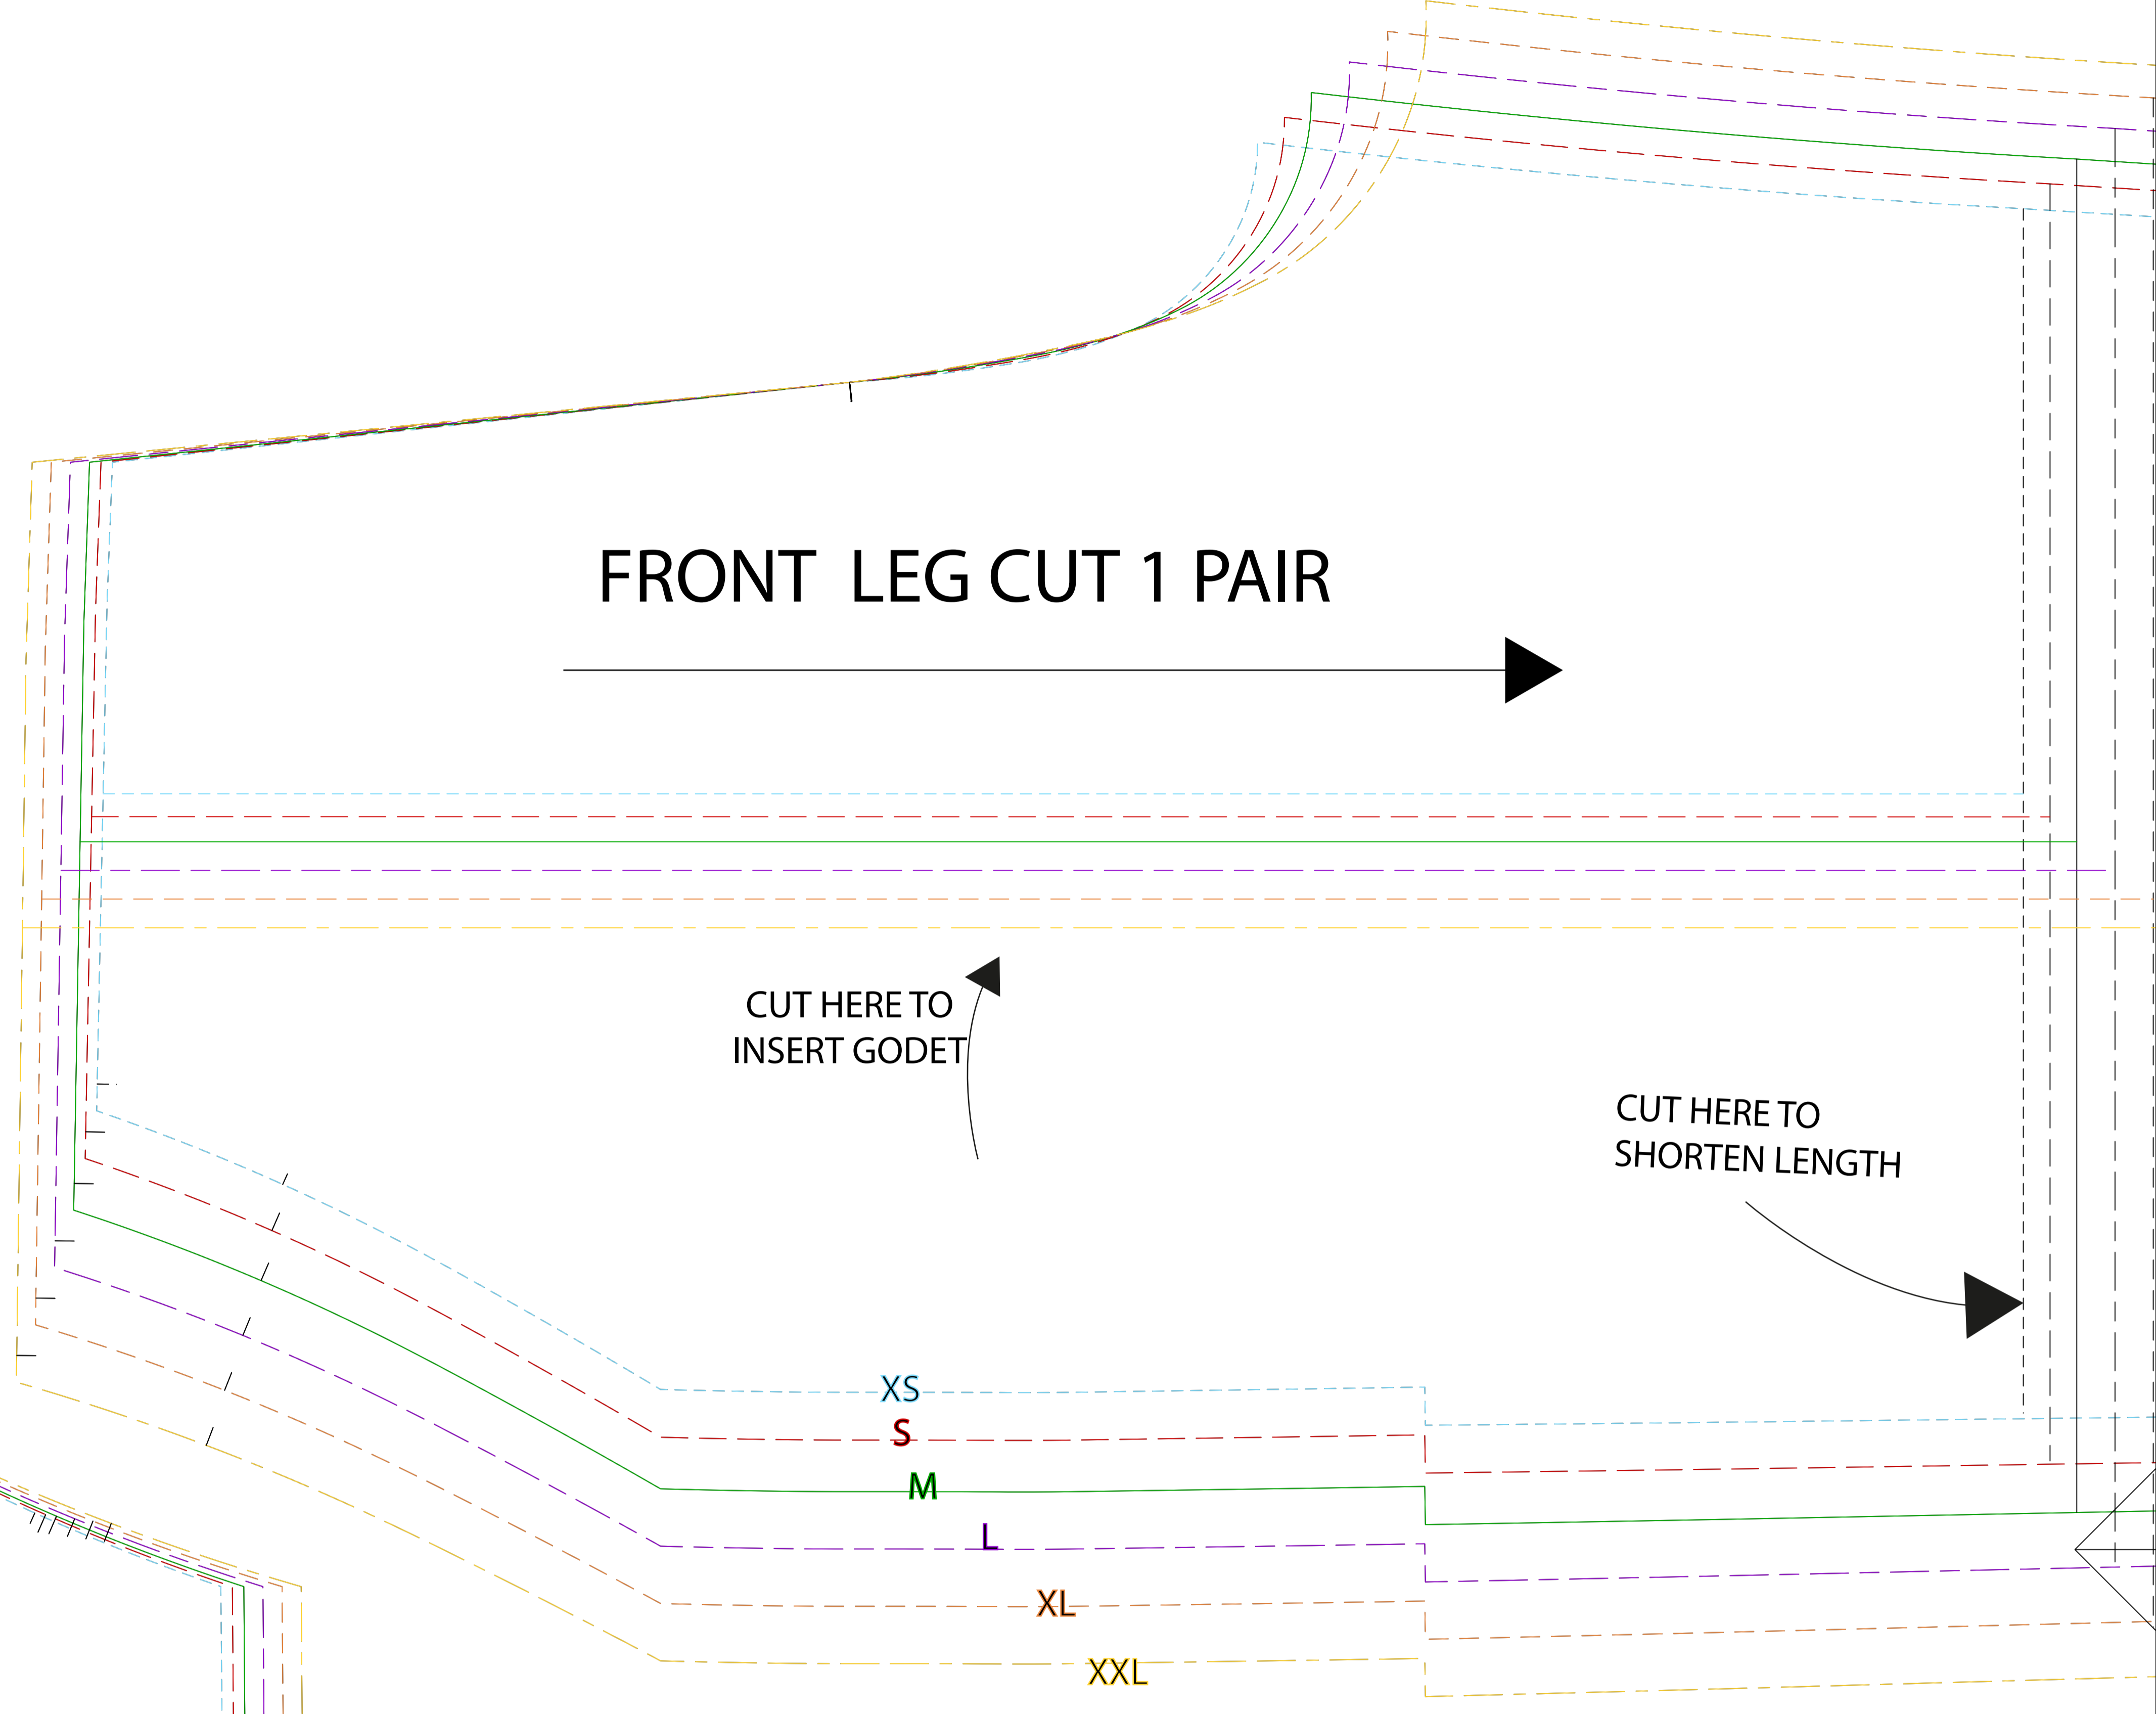

KEY	
XS	
S	
M	
L	
XL	
XXL	

BELT - CUT 1

**MONSOON**  
**FLORAL JUMPSUIT**

XXL XL L XS  
M S

TIES - CUT 4

BACK  
CUT 1

PLACE TO FOLD

FRONT STRAP FACING  
CUT 1 PAIR  
ALL SIZES

XXL  
XL  
L  
M  
S  
XS

ARMHOLE BINDING CUT 2

NECK BINDING CUT 2