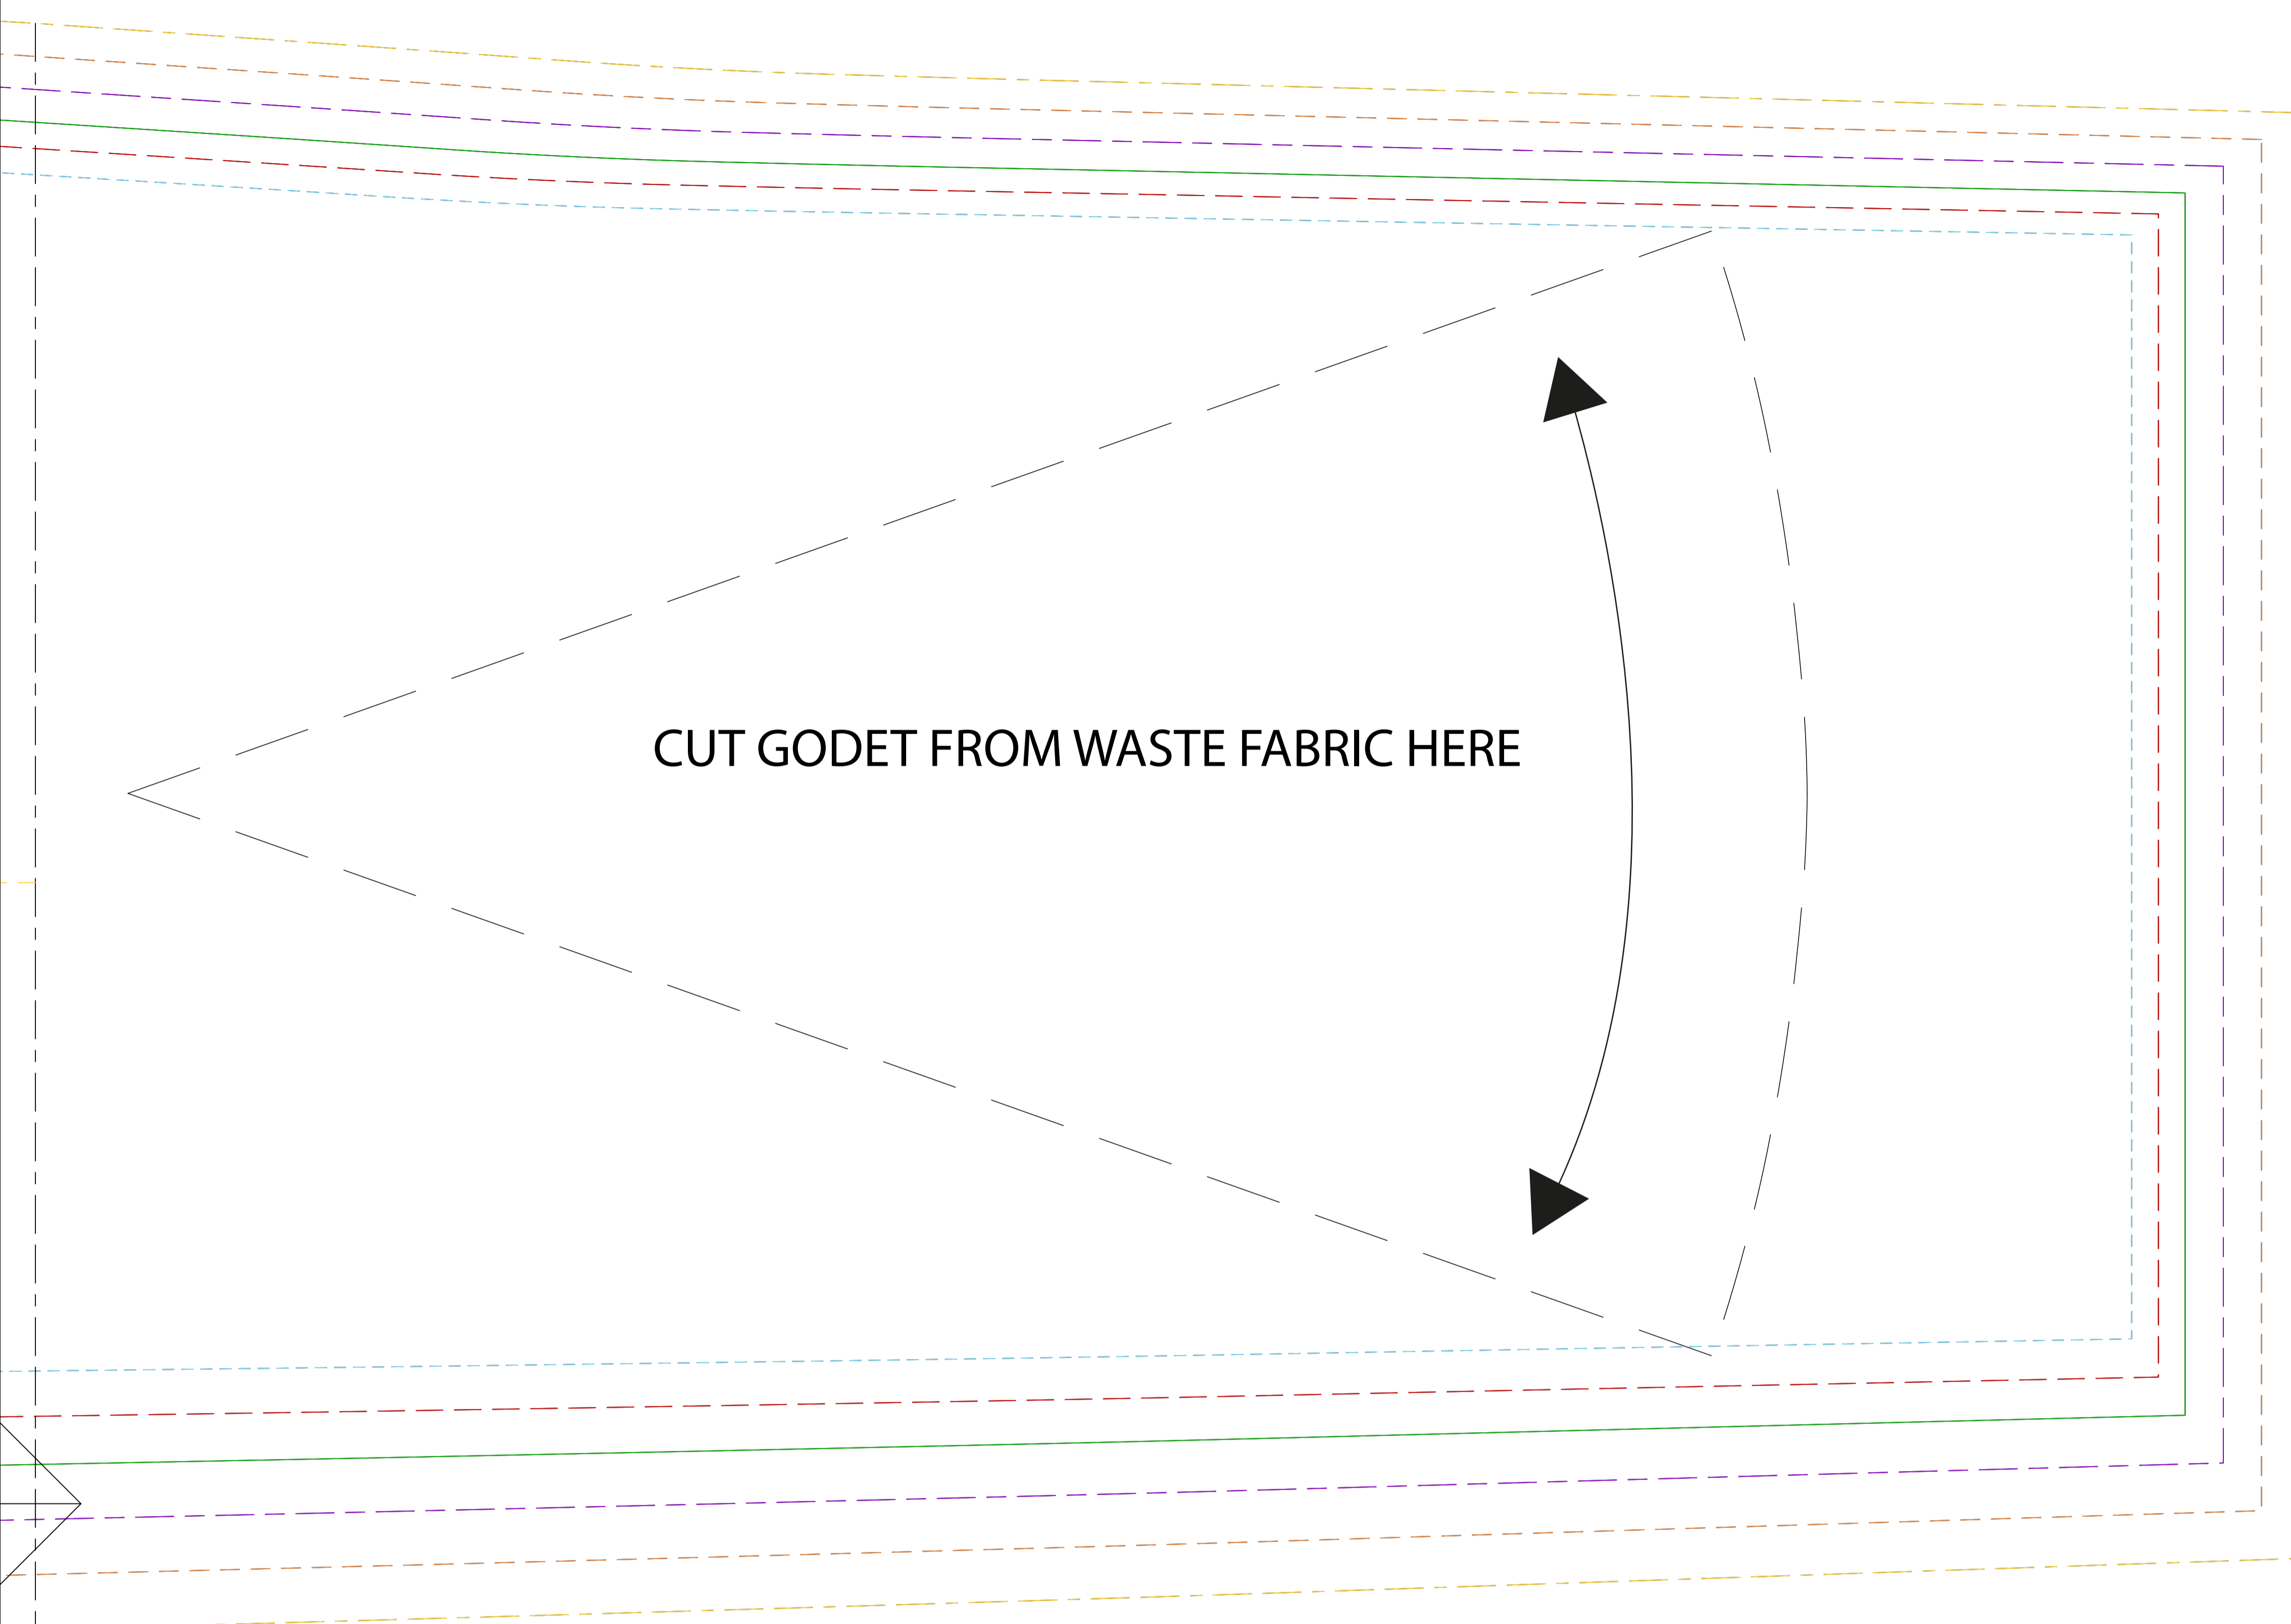

KEY	
XS	
S	
M	
L	
XL	
XXL	

BELT - CUT 1

**MONSOON**  
**FLORAL JUMPSUIT**

XXL XL L XS  
M S

TIES - CUT 4

BACK  
CUT 1

PLACE TO FOLD

FRONT STRAP FACING  
CUT 1 PAIR  
ALL SIZES

XXL  
XL  
L  
M  
S  
XS

ARMHOLE BINDING CUT 2

NECK BINDING CUT 2