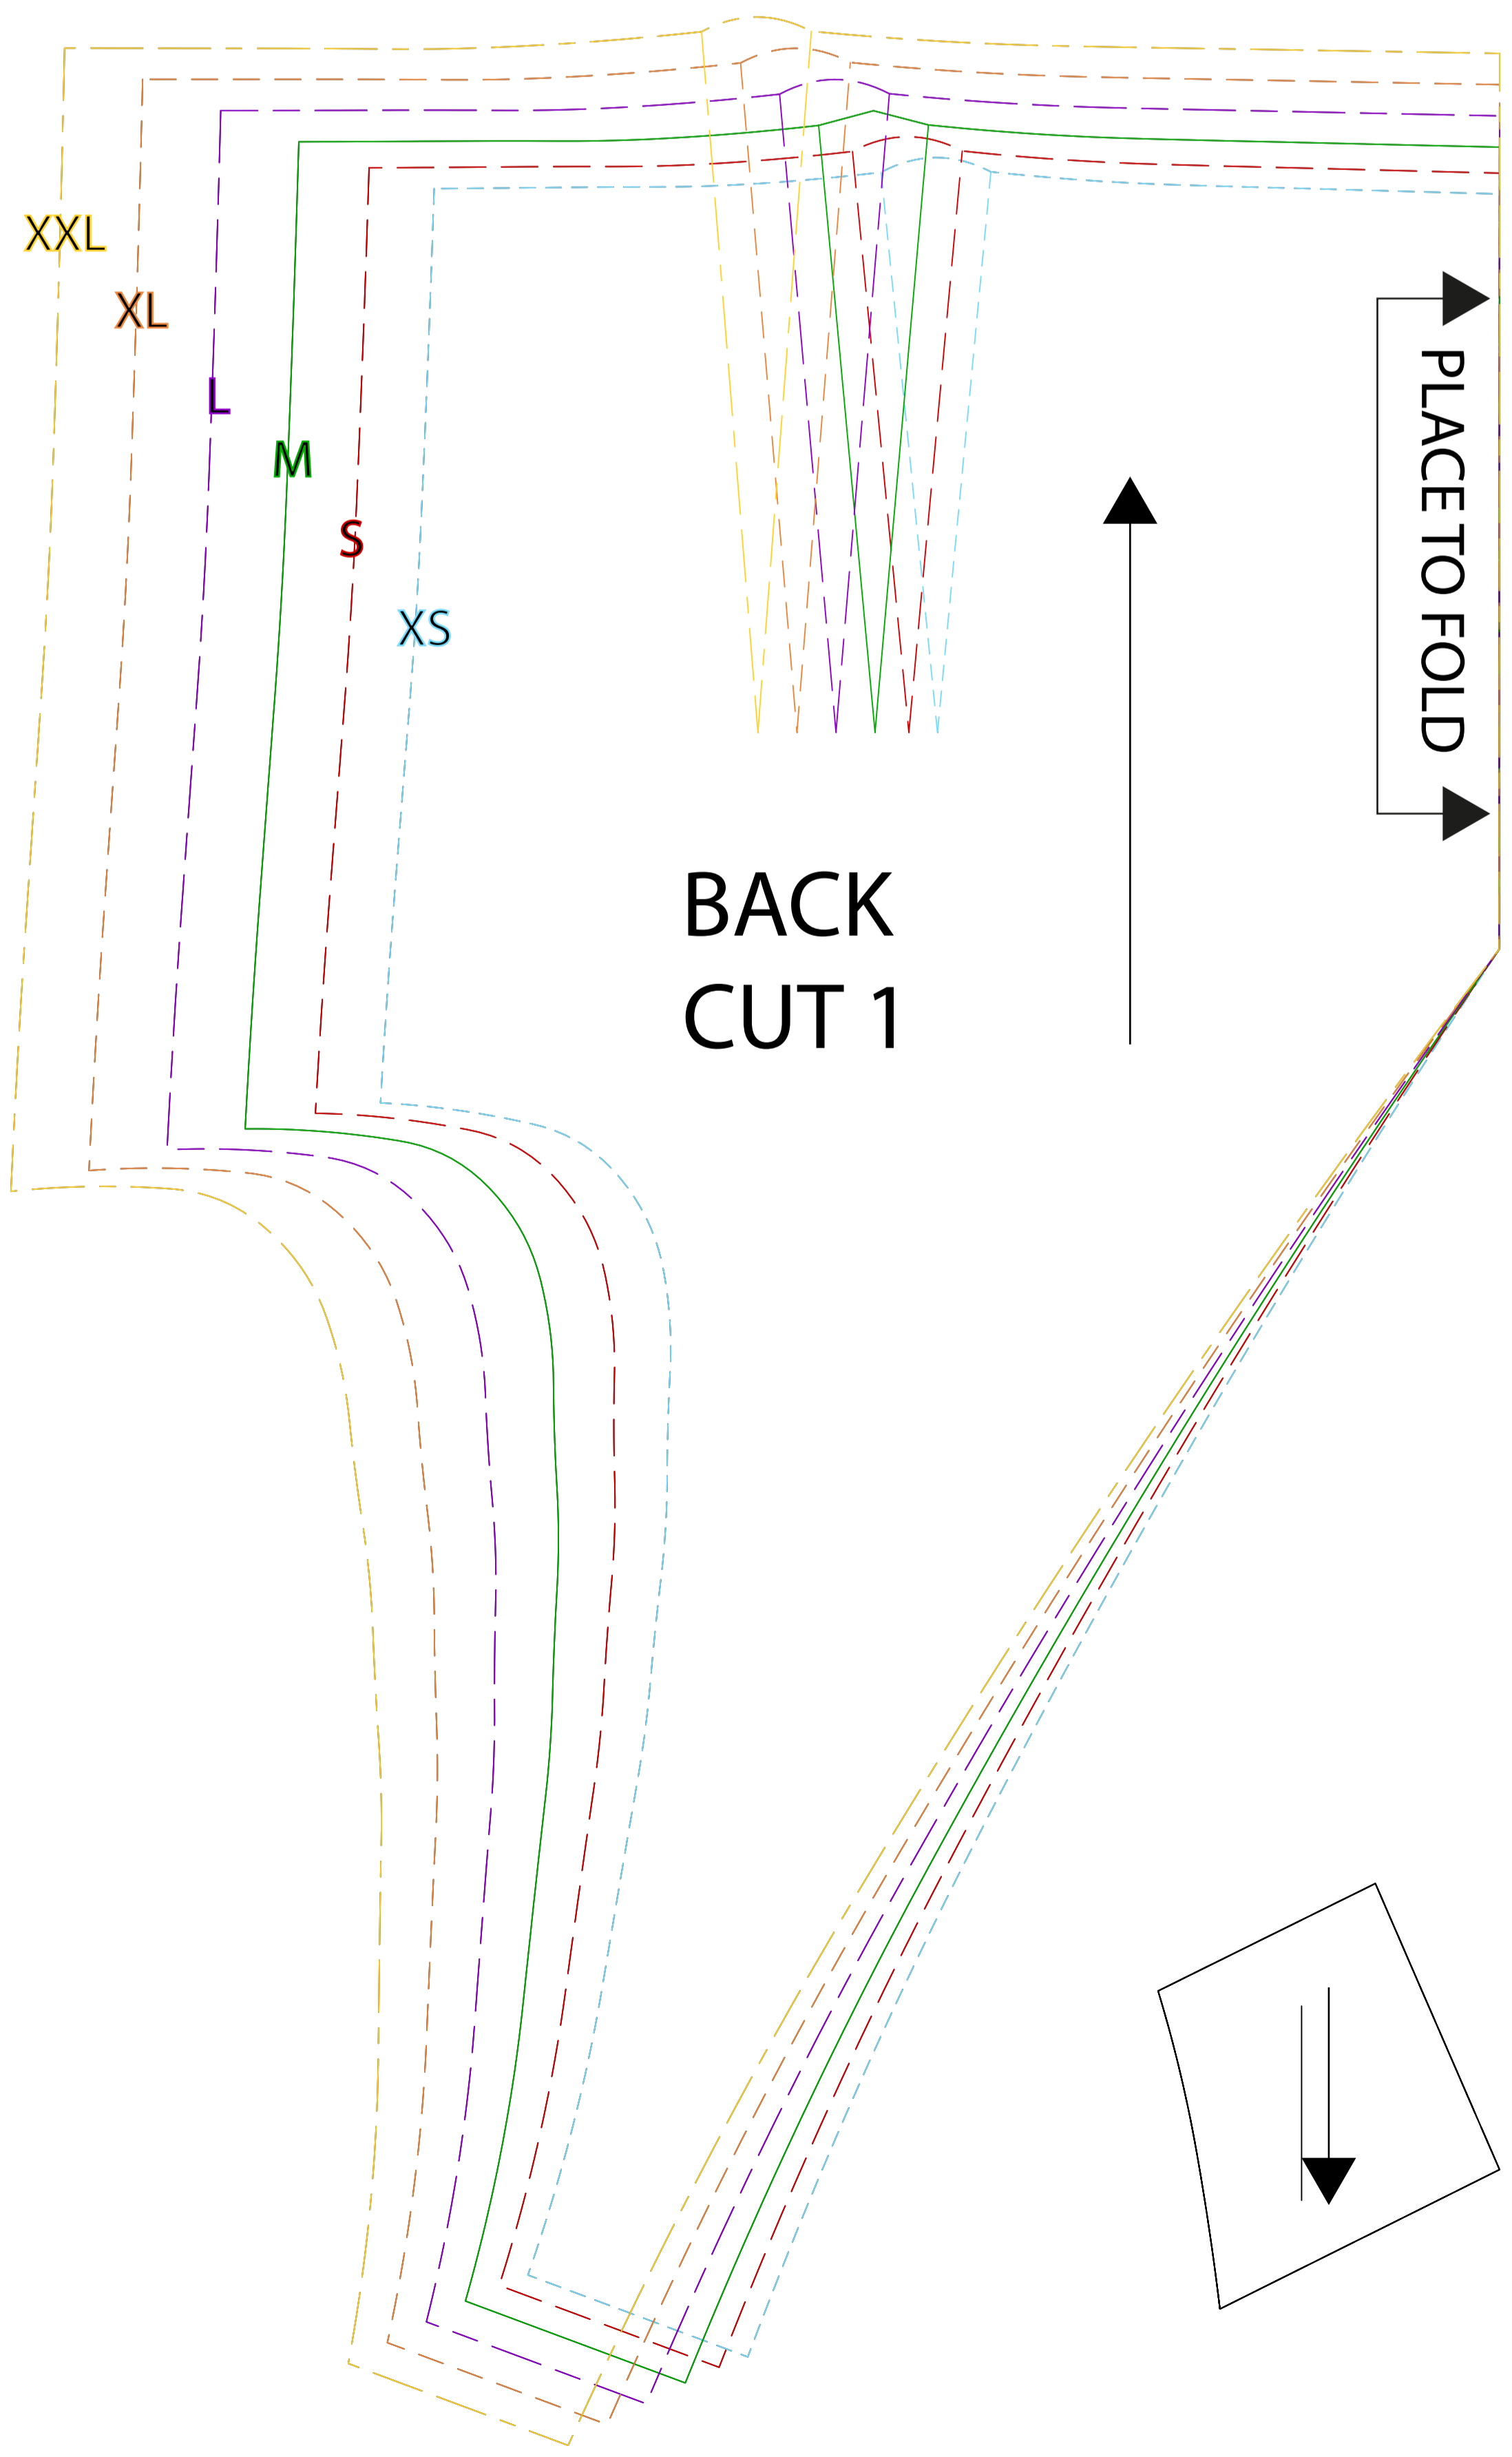

KEY	
XS	
S	
M	
L	
XL	
XXL	

BELT - CUT 1

**MONSOON**  
**FLORAL JUMPSUIT**

XXL XL L XS  
M S

TIES - CUT 4

BACK  
CUT 1

PLACE TO FOLD

FRONT STRAP FACING  
CUT 1 PAIR  
ALL SIZES

XXL  
XL  
L  
M  
S  
XS

ARMHOLE BINDING CUT 2

NECK BINDING CUT 2