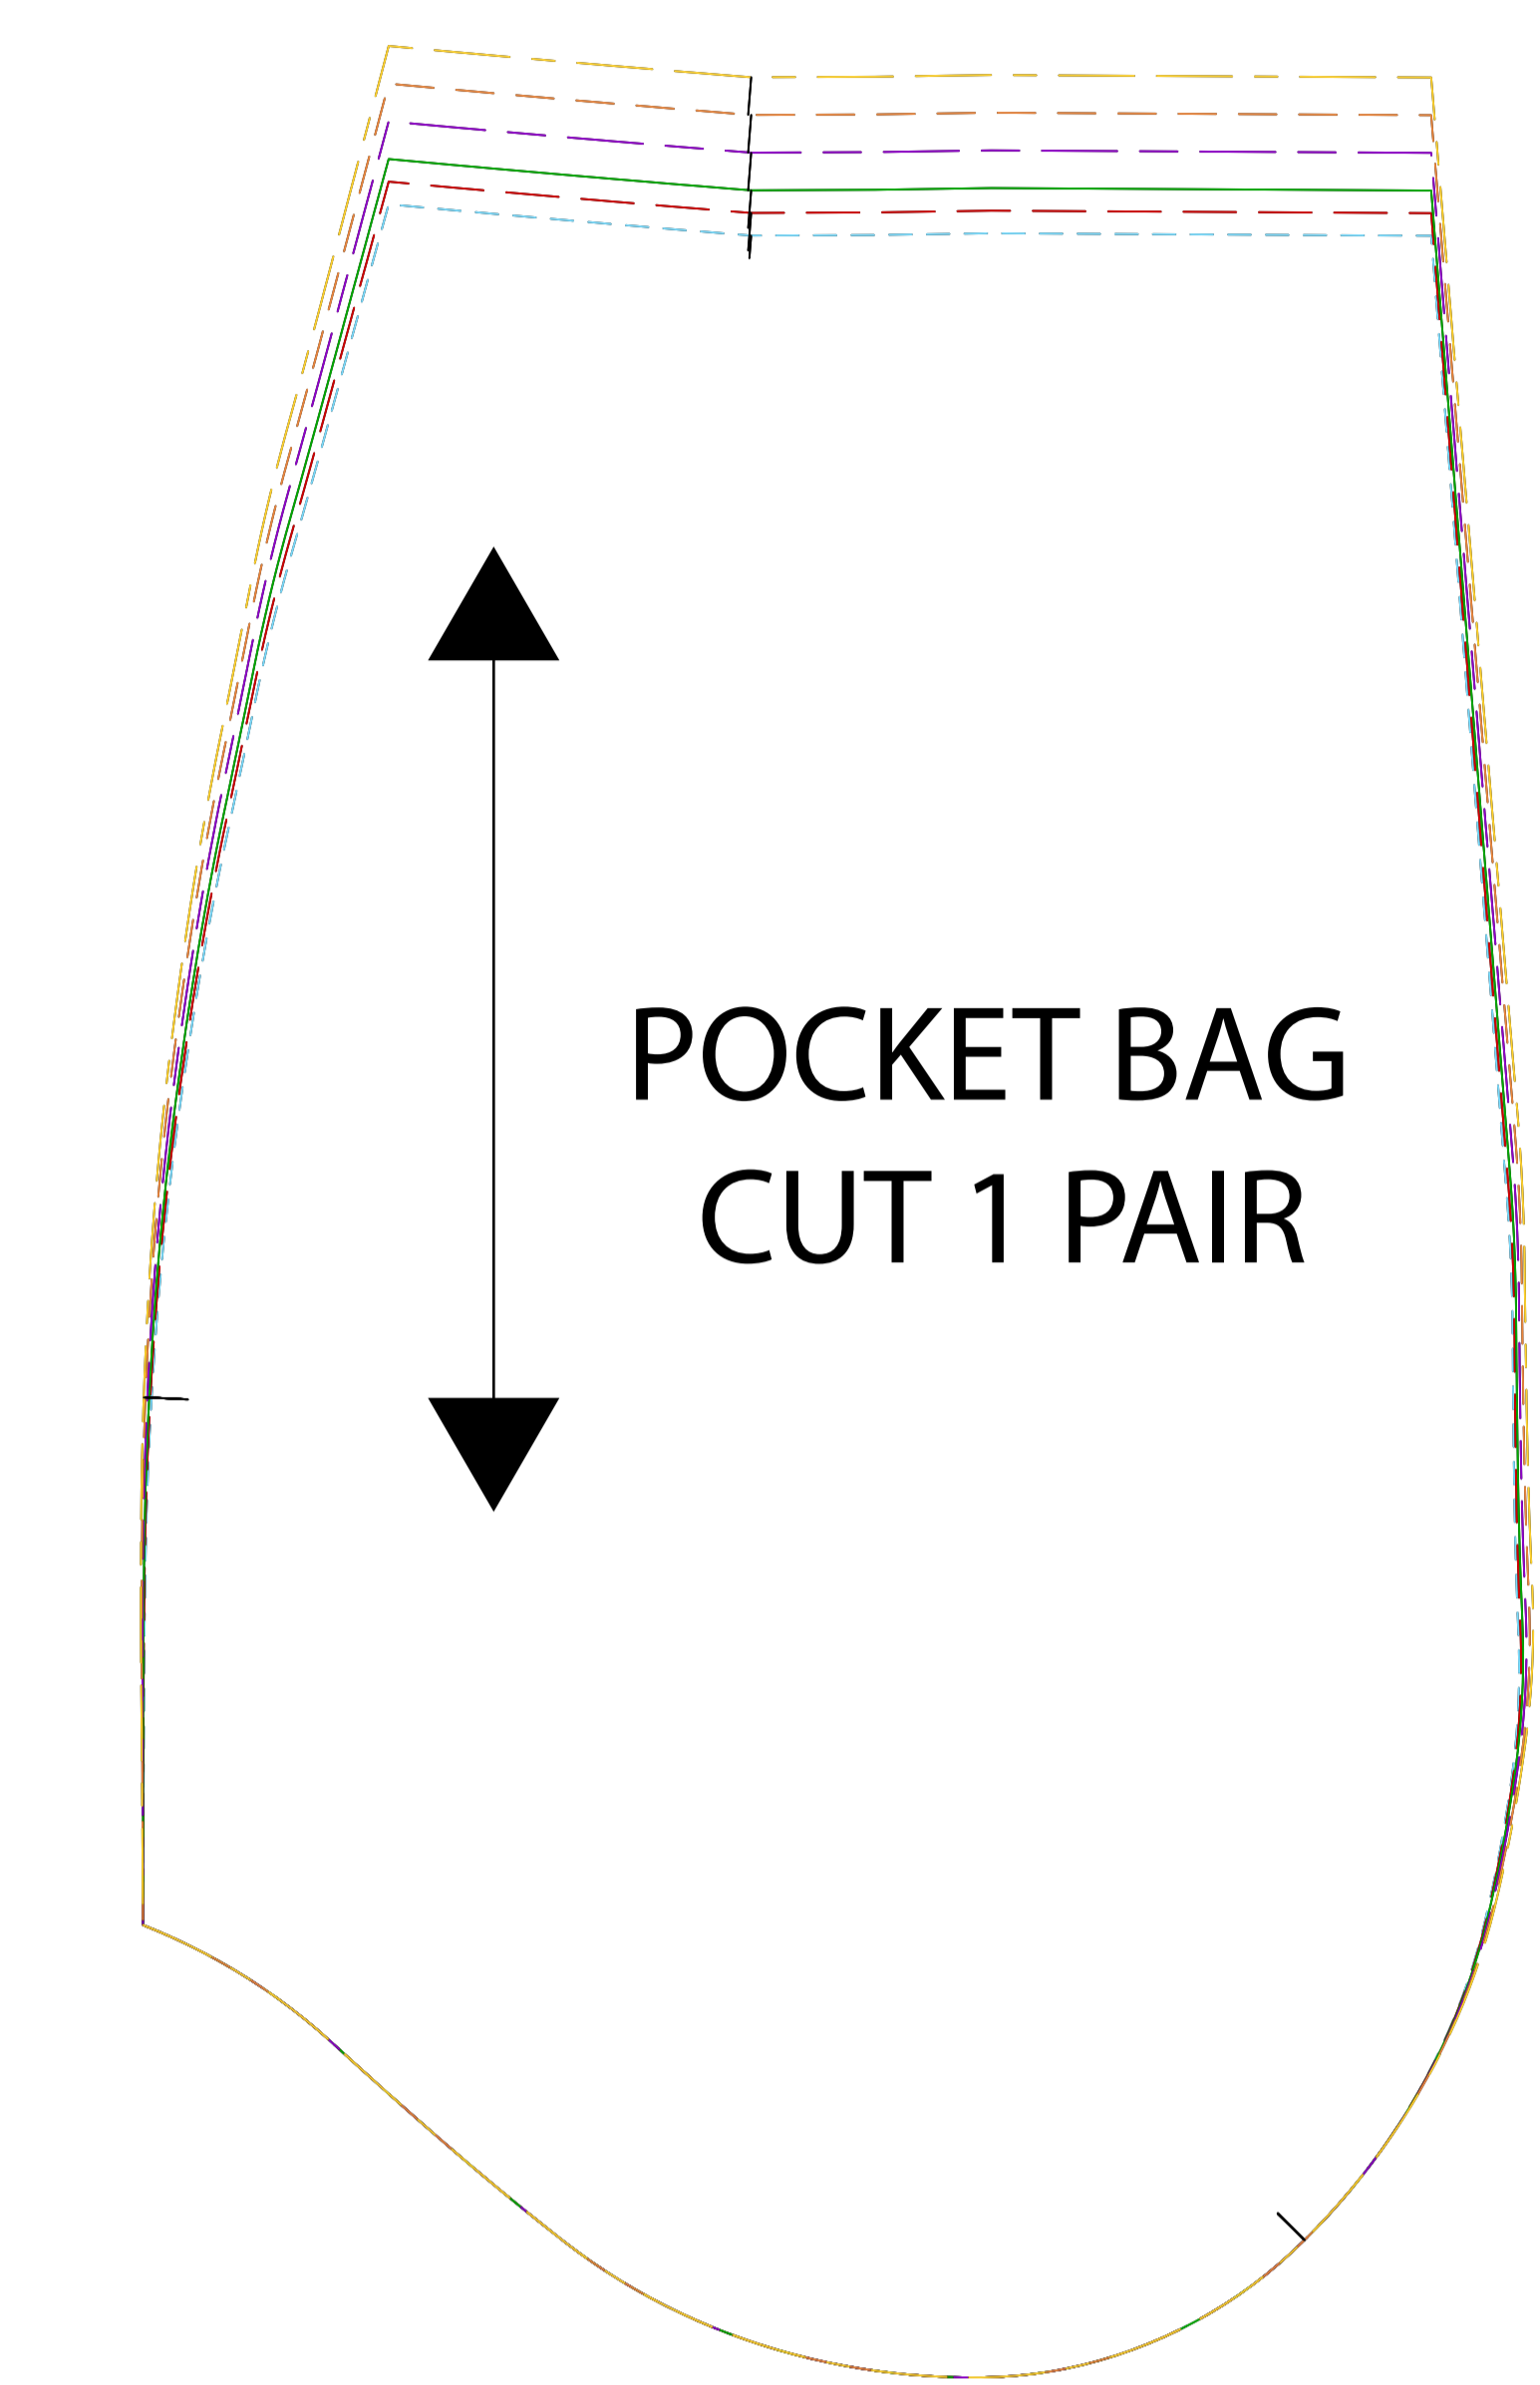

KEY	
XS	
S	
M	
L	
XL	
XXL	

BELT - CUT 1

**MONSOON**  
**FLORAL JUMPSUIT**

XXL XL L XS  
M S

TIES - CUT 4

BACK  
CUT 1

PLACE TO FOLD

FRONT STRAP FACING  
CUT 1 PAIR  
ALL SIZES

XXL  
XL  
L  
M  
S  
XS

ARMHOLE BINDING CUT 2

NECK BINDING CUT 2