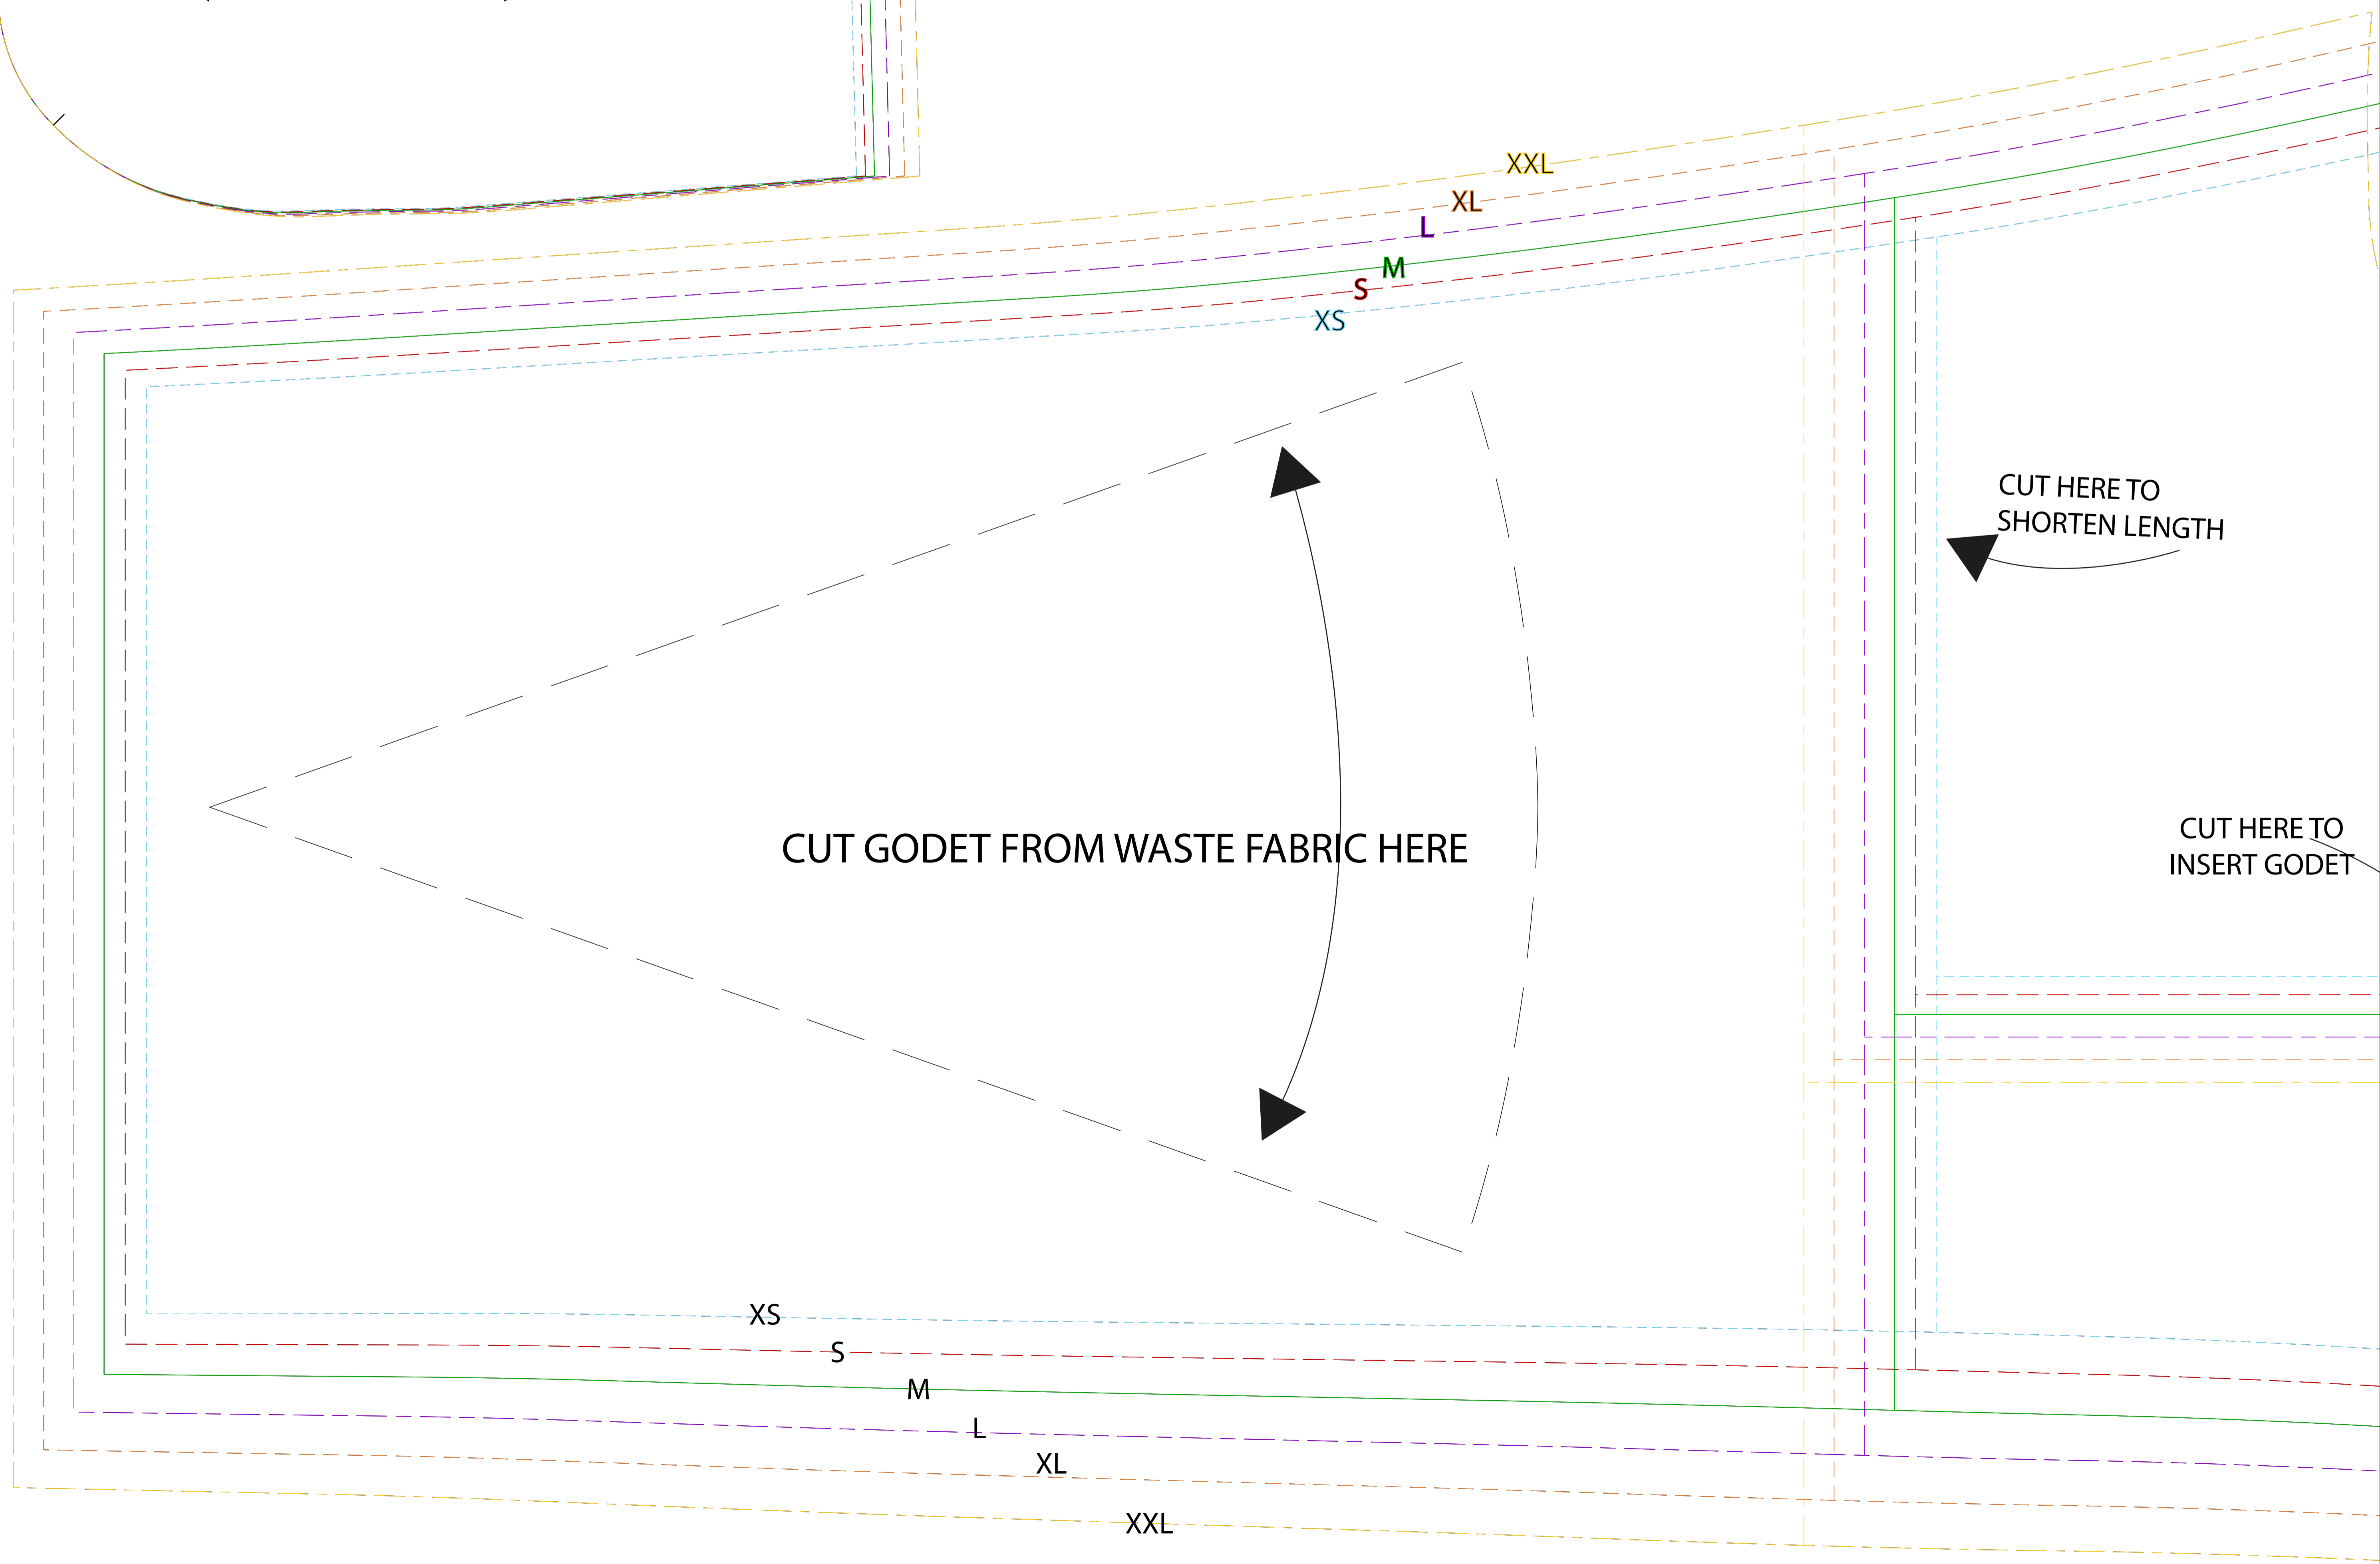

KEY	
XS	
S	
M	
L	
XL	
XXL	

BELT - CUT 1

**MONSOON**  
**FLORAL JUMPSUIT**

XXL XL L XS  
M S

TIES - CUT 4

BACK  
CUT 1

PLACE TO FOLD

FRONT STRAP FACING  
CUT 1 PAIR  
ALL SIZES

XXL  
XL  
L  
M  
S  
XS

ARMHOLE BINDING CUT 2

NECK BINDING CUT 2