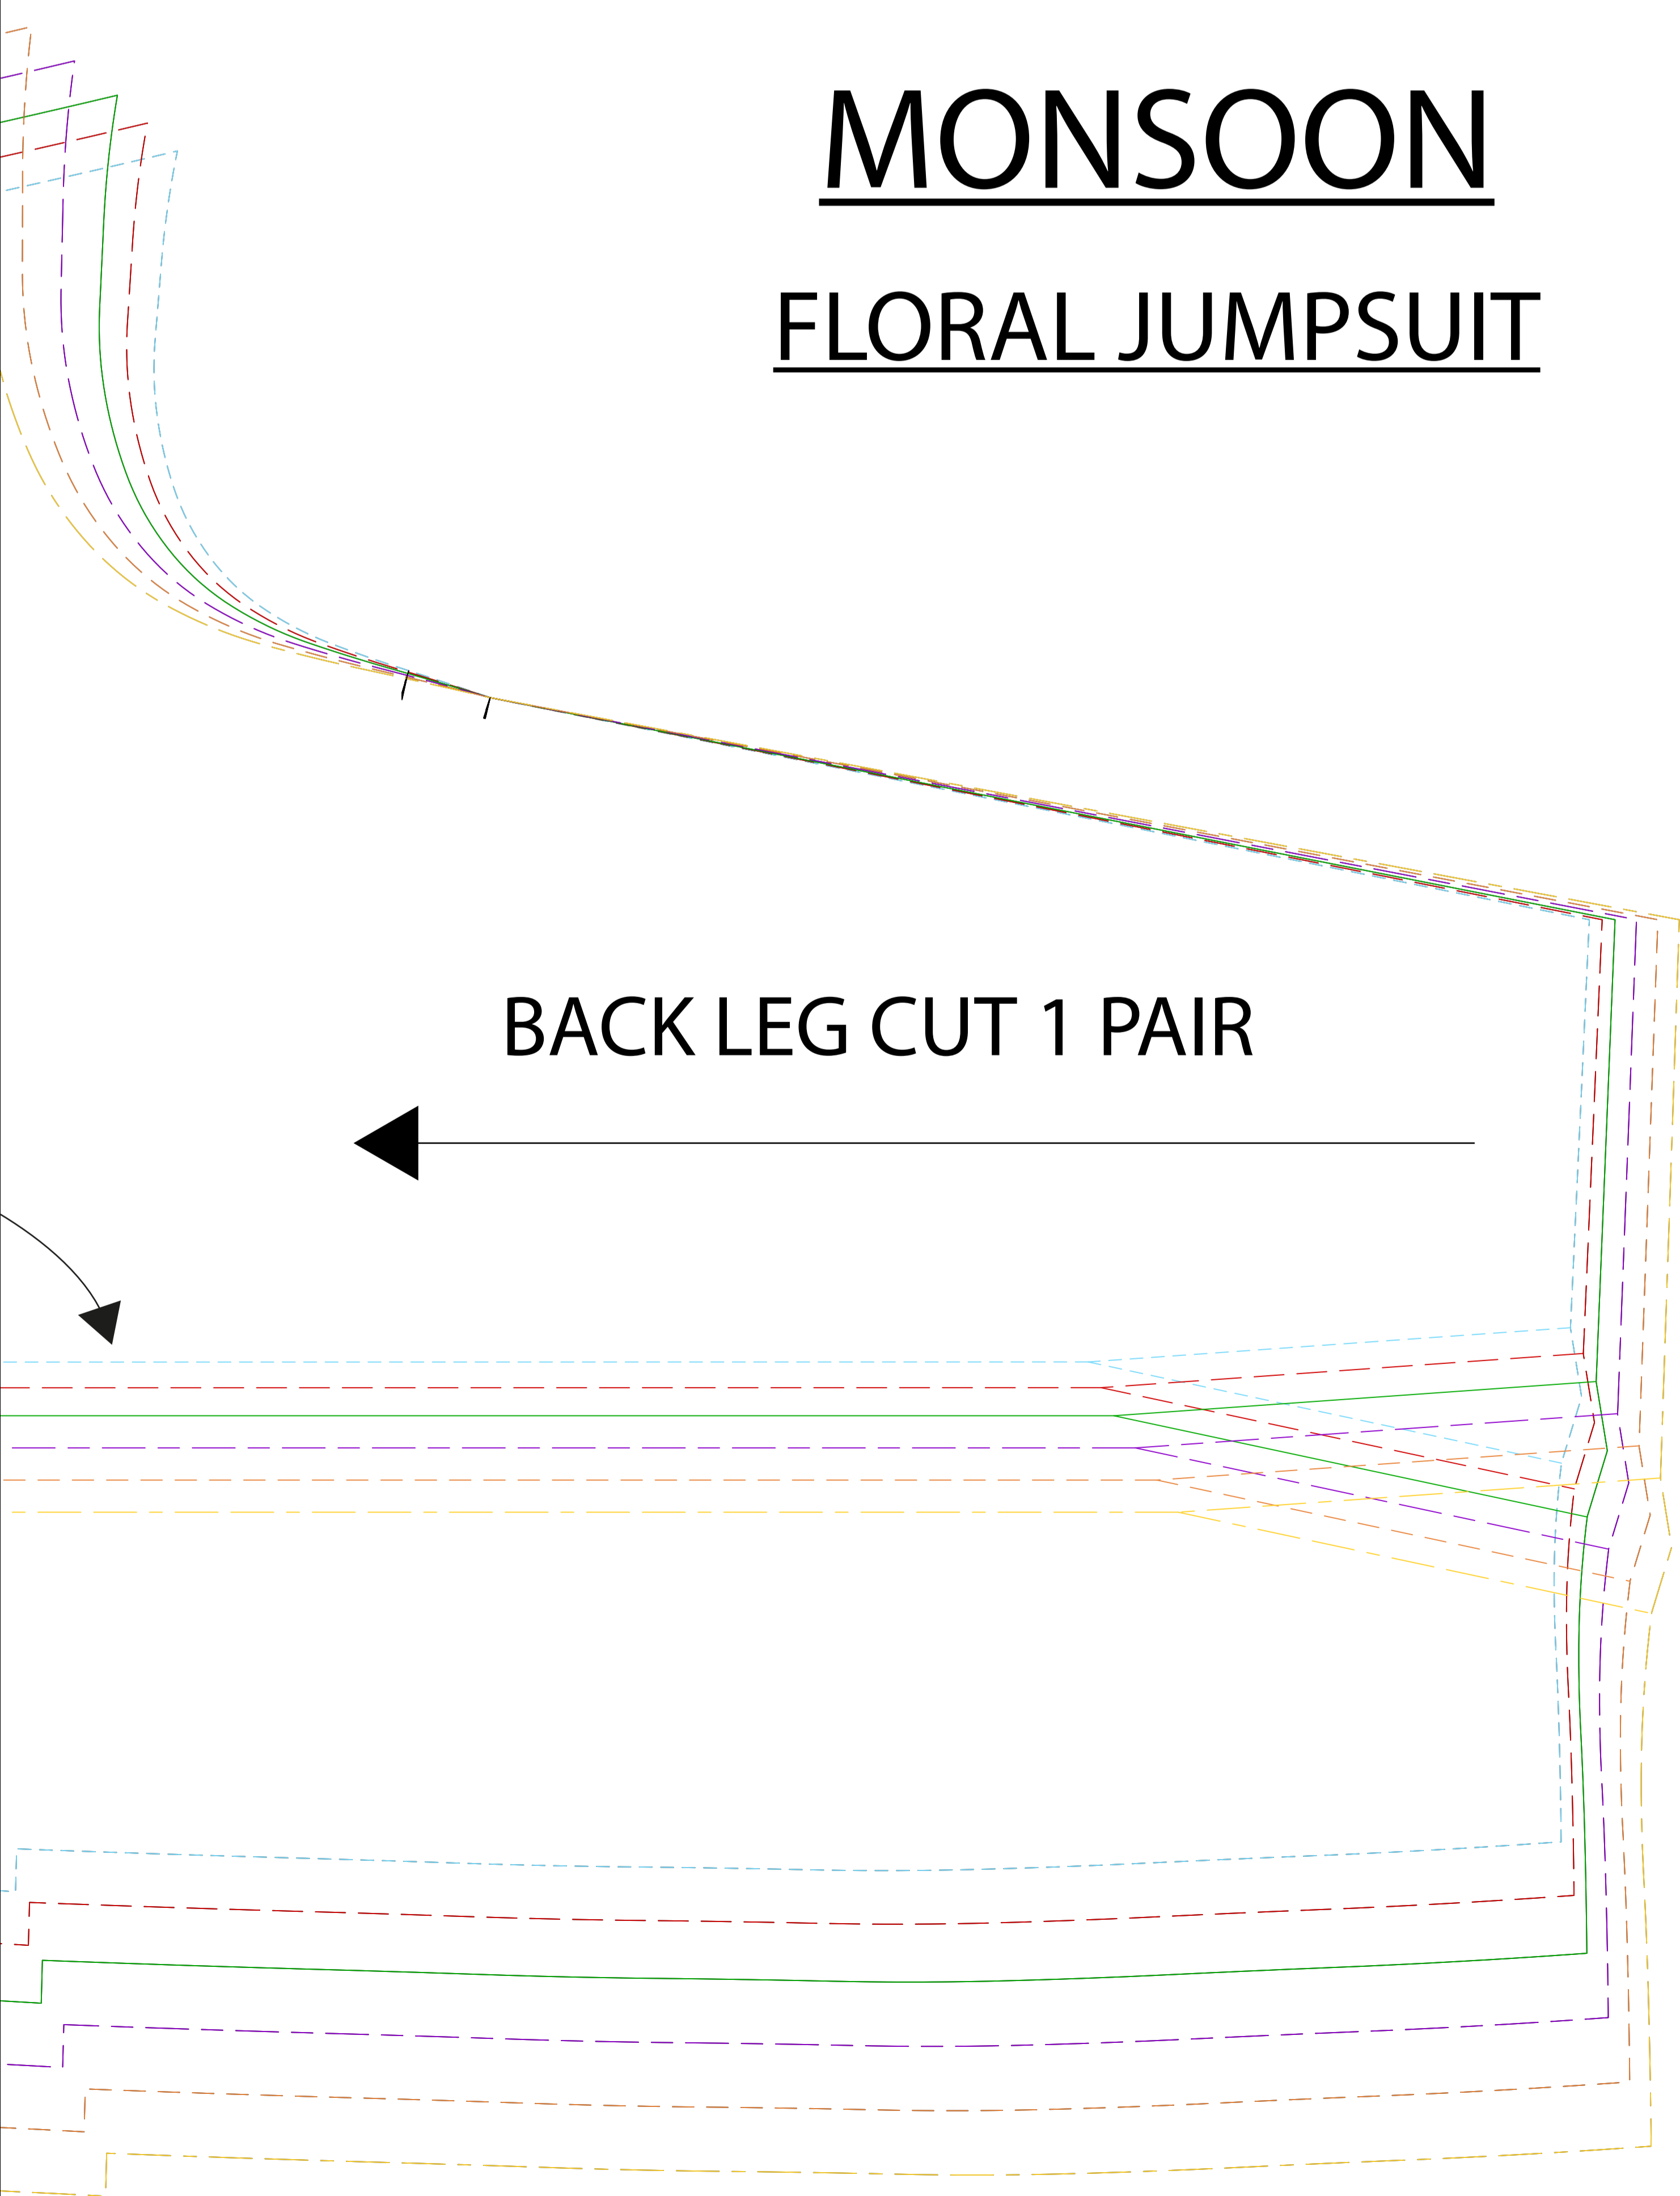

KEY	
XS	
S	
M	
L	
XL	
XXL	

BELT - CUT 1

**MONSOON**  
**FLORAL JUMPSUIT**

XXL XL L XS  
M S

TIES - CUT 4

BACK  
CUT 1

PLACE TO FOLD

FRONT STRAP FACING  
CUT 1 PAIR  
ALL SIZES

XXL  
XL  
L  
M  
S  
XS

ARMHOLE BINDING CUT 2

NECK BINDING CUT 2